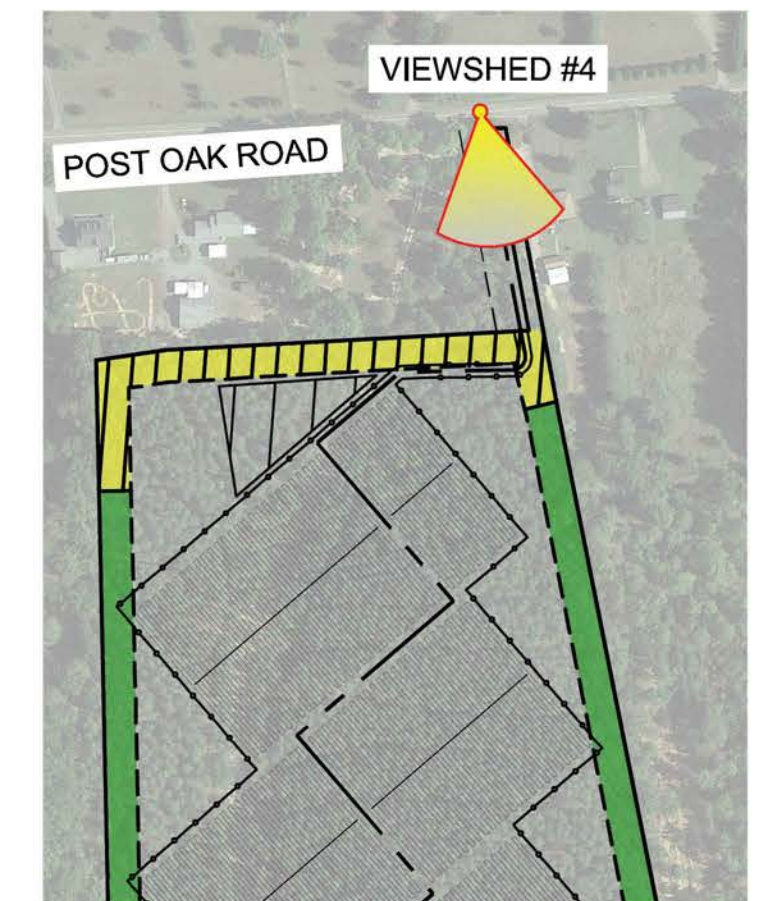

# SPOTSYLVANIA SOLAR ENERGY CENTER

Spotsylvania County, Virginia

VIEW 4 - Original

SEPTEMBER 19, 2018

VIEWSHED #4 LOCATION  
SCALE: 1" = 300'

VIEW 4 - Section  
SEPTEMBER 19, 2018

VIEWSHED #5 LOCATION  
SCALE: 1" = 300'

VIEW 5 - Cross Section  
SEPTEMBER 19, 2018

VIEWSHED #6 LOCATION  
SCALE: 1" = 300'

VIEW 6 - Section  
SEPTEMBER 19, 2018

VIEWSHED #7 LOCATION  
SCALE: 1" = 400'