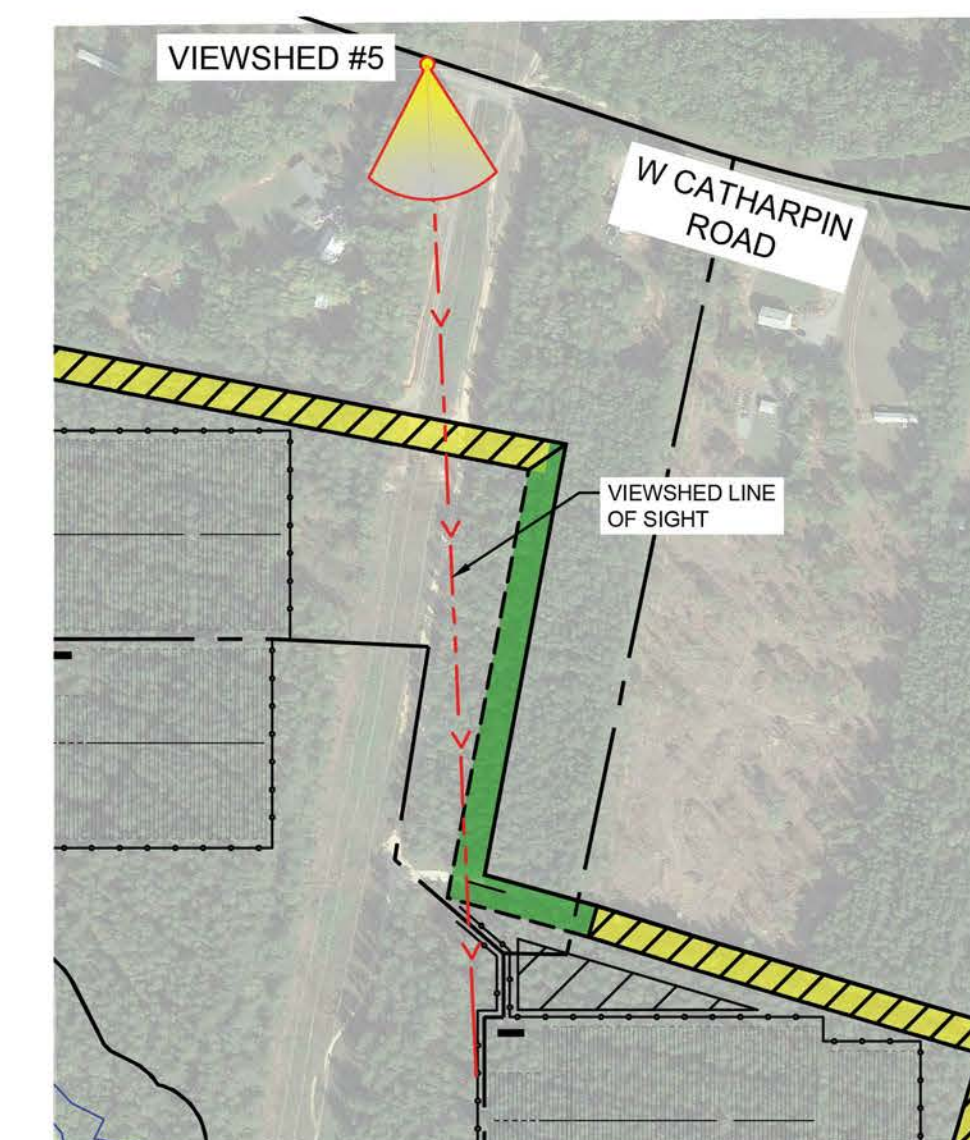

VIEW 4 - Section  
SEPTEMBER 19, 2018

VIEWSHED #5 LOCATION  
SCALE: 1" = 300'

VIEW 5 - Cross Section  
SEPTEMBER 19, 2018

VIEWSHED #6 LOCATION  
SCALE: 1" = 300'

VIEW 6 - Section  
SEPTEMBER 19, 2018

VIEWSHED #7 LOCATION  
SCALE: 1" = 400'