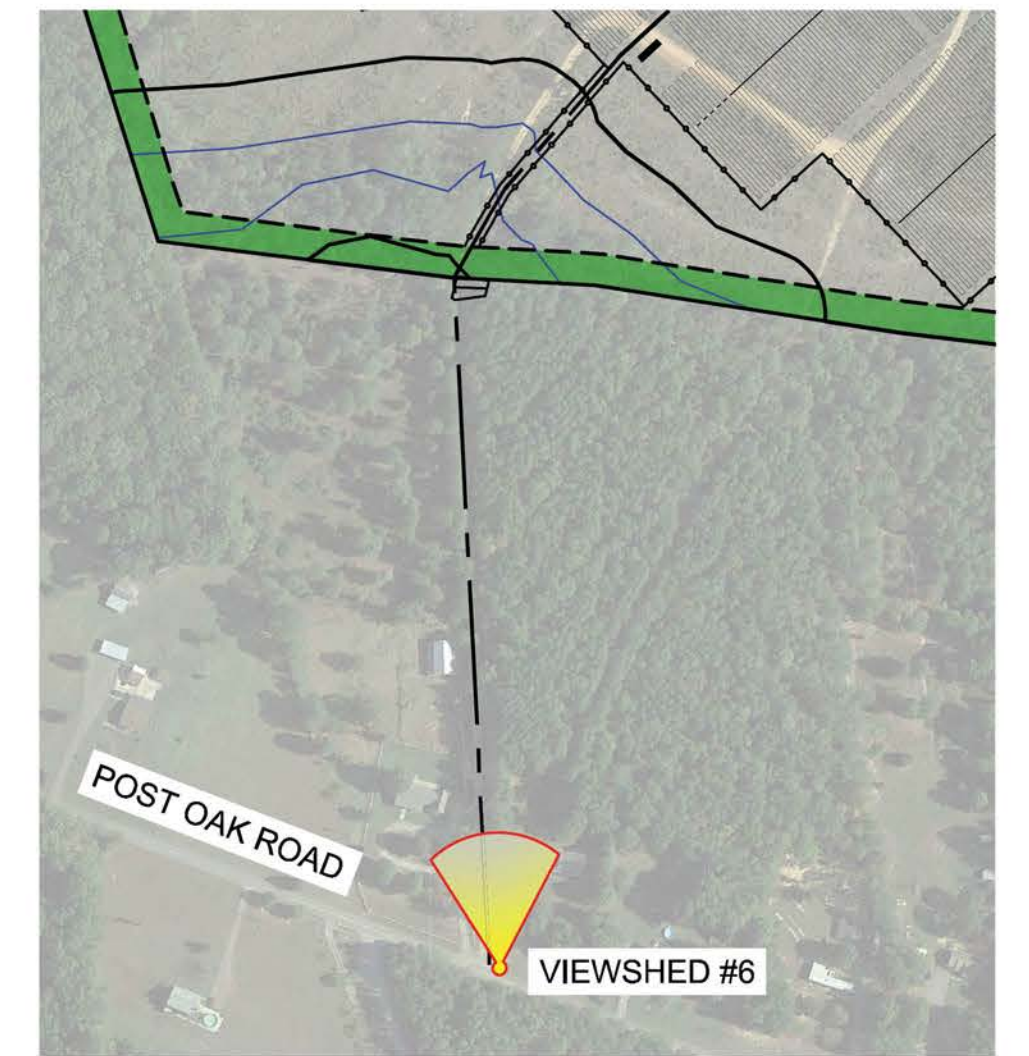

VIEW 4 - Section  
SEPTEMBER 19, 2018

VIEWSHED #5 LOCATION  
SCALE: 1" = 300'

VIEW 5 - Cross Section  
SEPTEMBER 19, 2018

VIEWSHED #6 LOCATION  
SCALE: 1" = 300'

VIEW 6 - Section  
SEPTEMBER 19, 2018

VIEWSHED #7 LOCATION  
SCALE: 1" = 400'