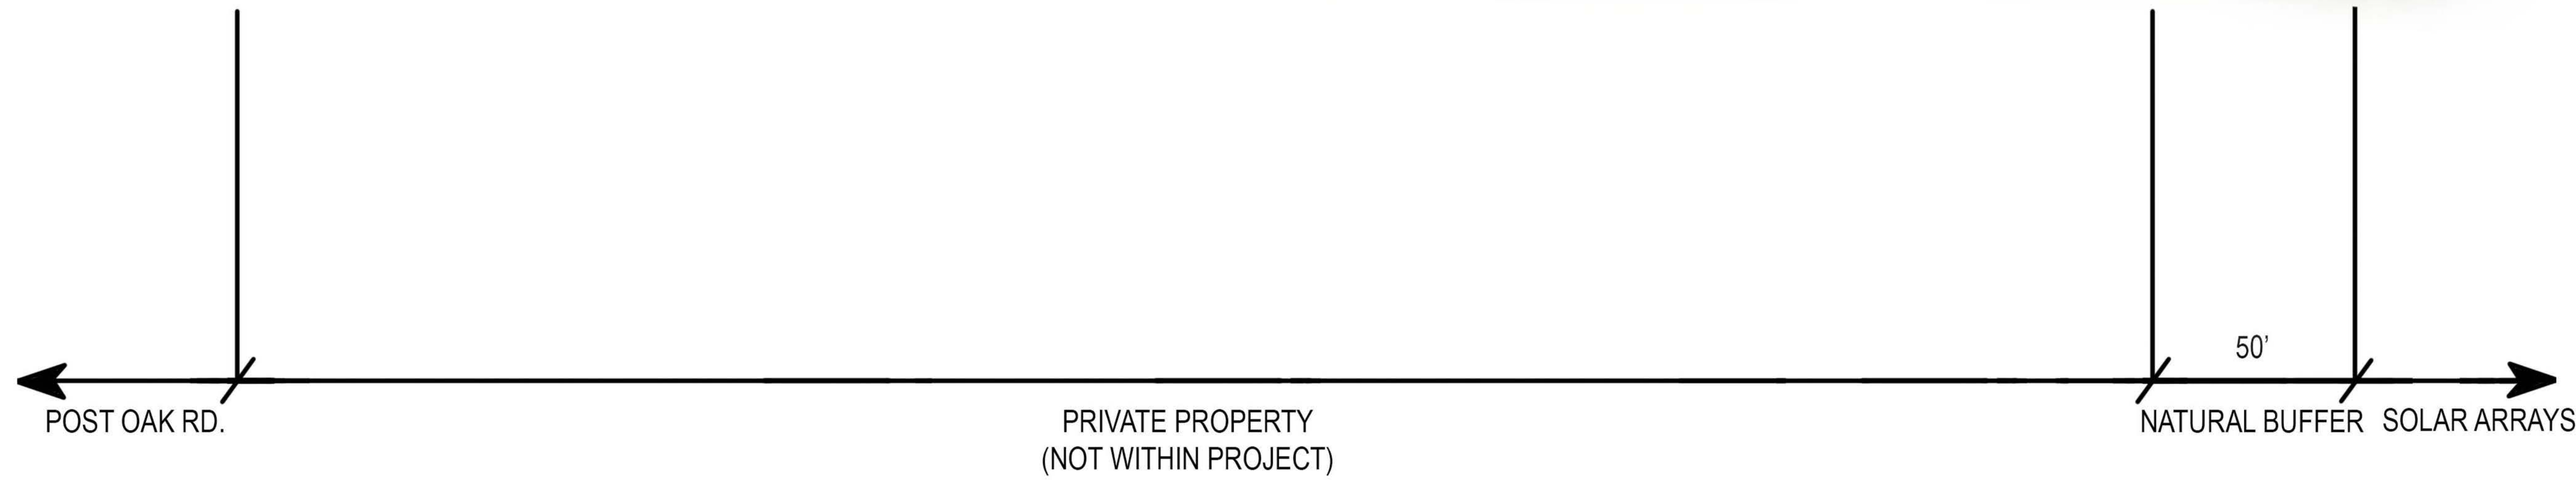

SPOTSYLVANIA SOLAR ENERGY CENTER
Spotsylvania County, Virginia

VIEW 6 - Section
SEPTEMBER 19, 2018