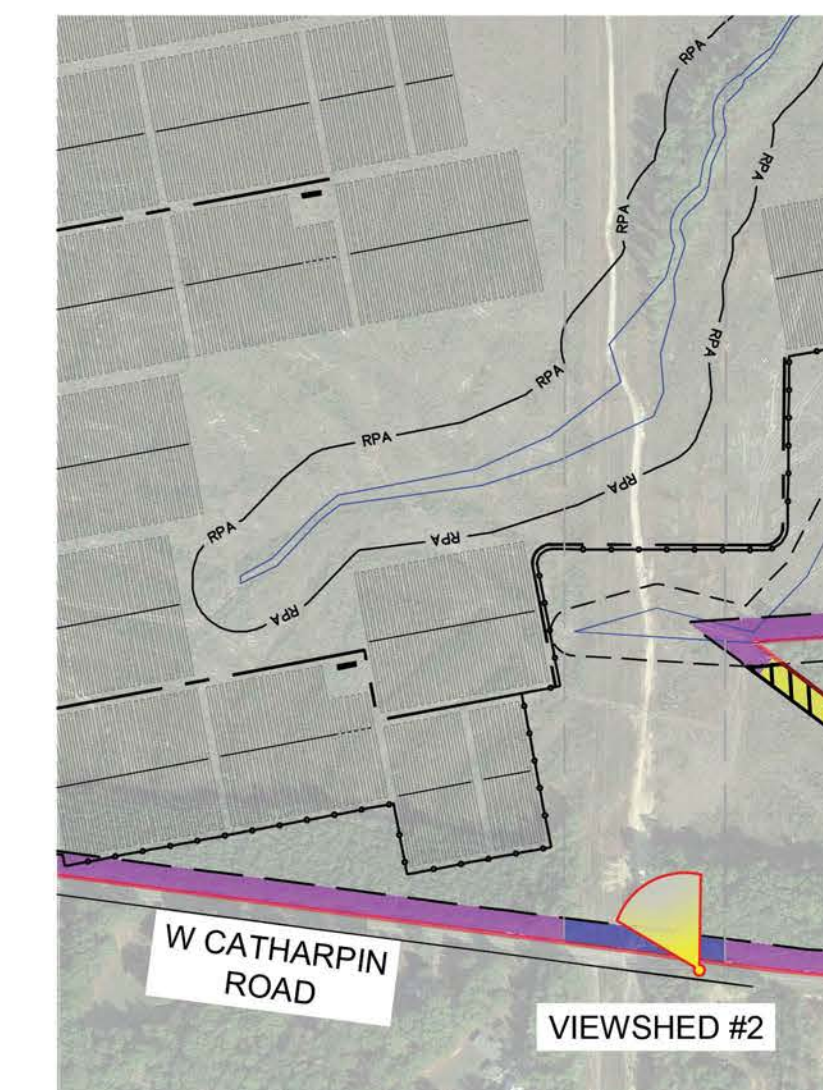

# SPOTSYLVANIA SOLAR ENERGY CENTER

Spotsylvania County, Virginia

VIEW 1 - Section  
SEPTEMBER 19, 2018

VIEWSHED #2 LOCATION  
SCALE: 1" = 400'

# SPOTSYLVANIA SOLAR ENERGY CENTER

Spotsylvania County, Virginia

VIEW 2A - Original  
SEPTEMBER 19, 2018

VIEWSHED #2 LOCATION  
SCALE: 1" = 400'

# SPOTSYLVANIA SOLAR ENERGY CENTER

Spotsylvania County, Virginia

VIEW 2A - Perspective  
SEPTEMBER 19, 2018

VIEWSHED #2 LOCATION  
SCALE: 1" = 400'

VIEW 2 - Section  
SEPTEMBER 19, 2018

VIEWSHED #3 LOCATION  
SCALE: 1" = 400'