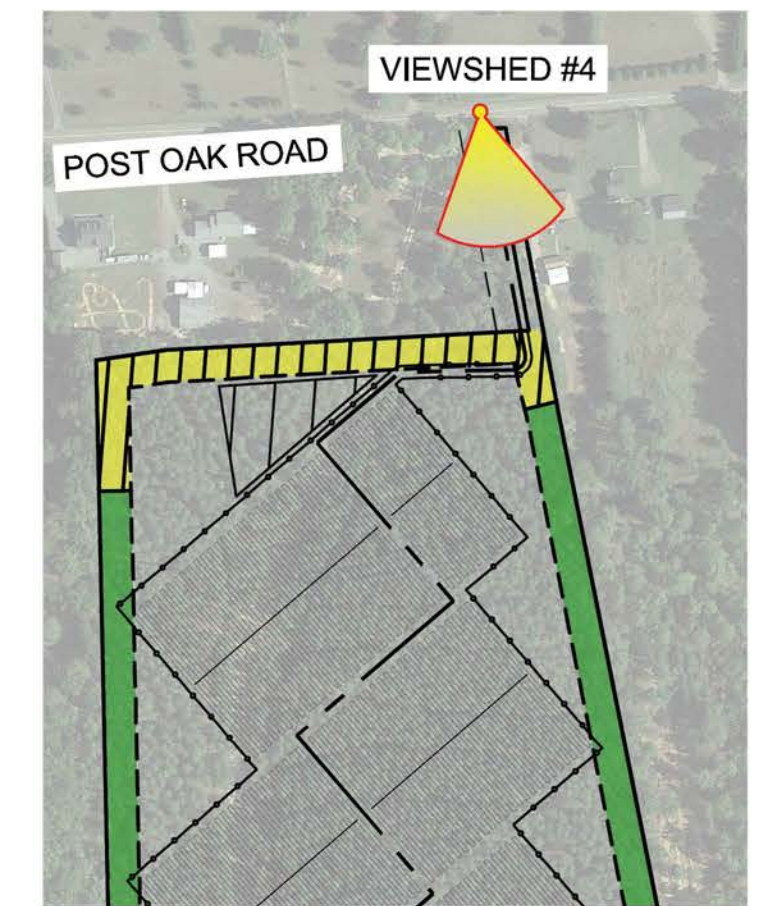

VIEWSHED #4 LOCATION
SCALE: 1" = 300'