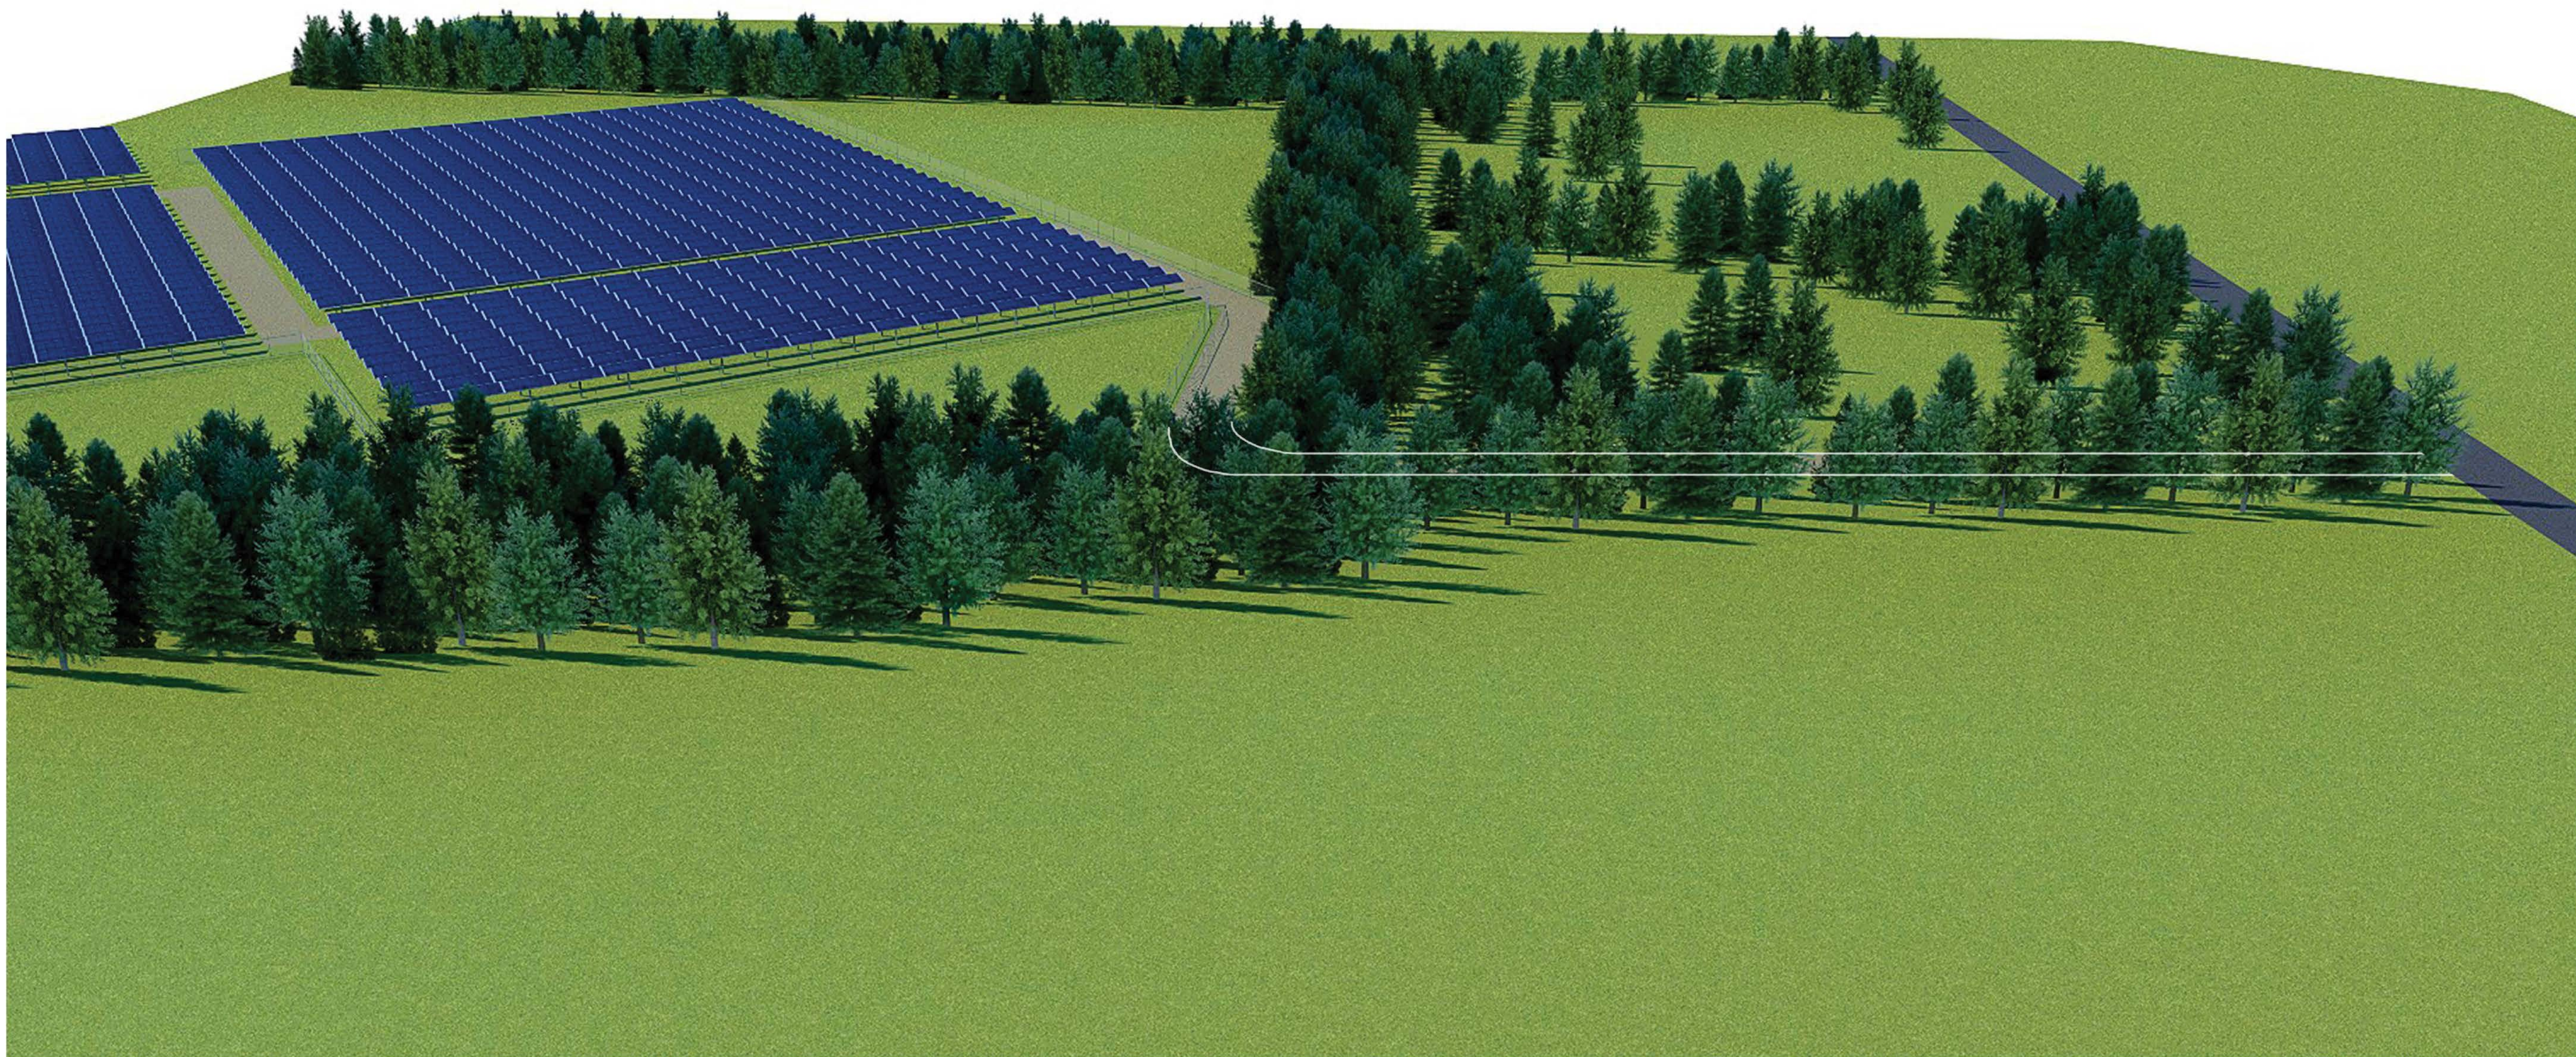

VIEWSHED #4 LOCATION
SCALE: 1" = 300'