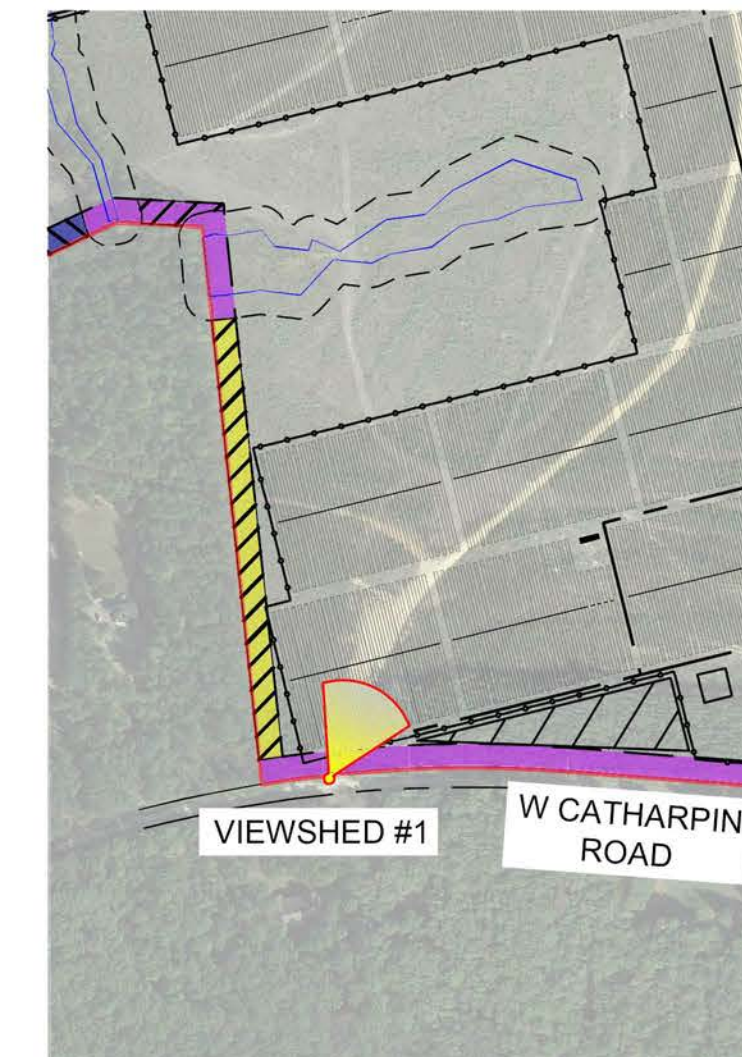

VIEWSHED #1 LOCATION  
SCALE: 1" = 400'

# SPOTSYLVANIA SOLAR ENERGY CENTER

Spotsylvania County, Virginia

View 1 - Perspective

SEPTEMBER 19, 2018

VIEWSHED #1 LOCATION  
SCALE: 1" = 400'

# SPOTSYLVANIA SOLAR ENERGY CENTER

Spotsylvania County, Virginia

VIEW 1 - Section  
SEPTEMBER 19, 2018

VIEWSHED #2 LOCATION  
SCALE: 1" = 400'

VIEW 2 - Section  
SEPTEMBER 19, 2018

VIEWSHED #3 LOCATION  
SCALE: 1" = 400'