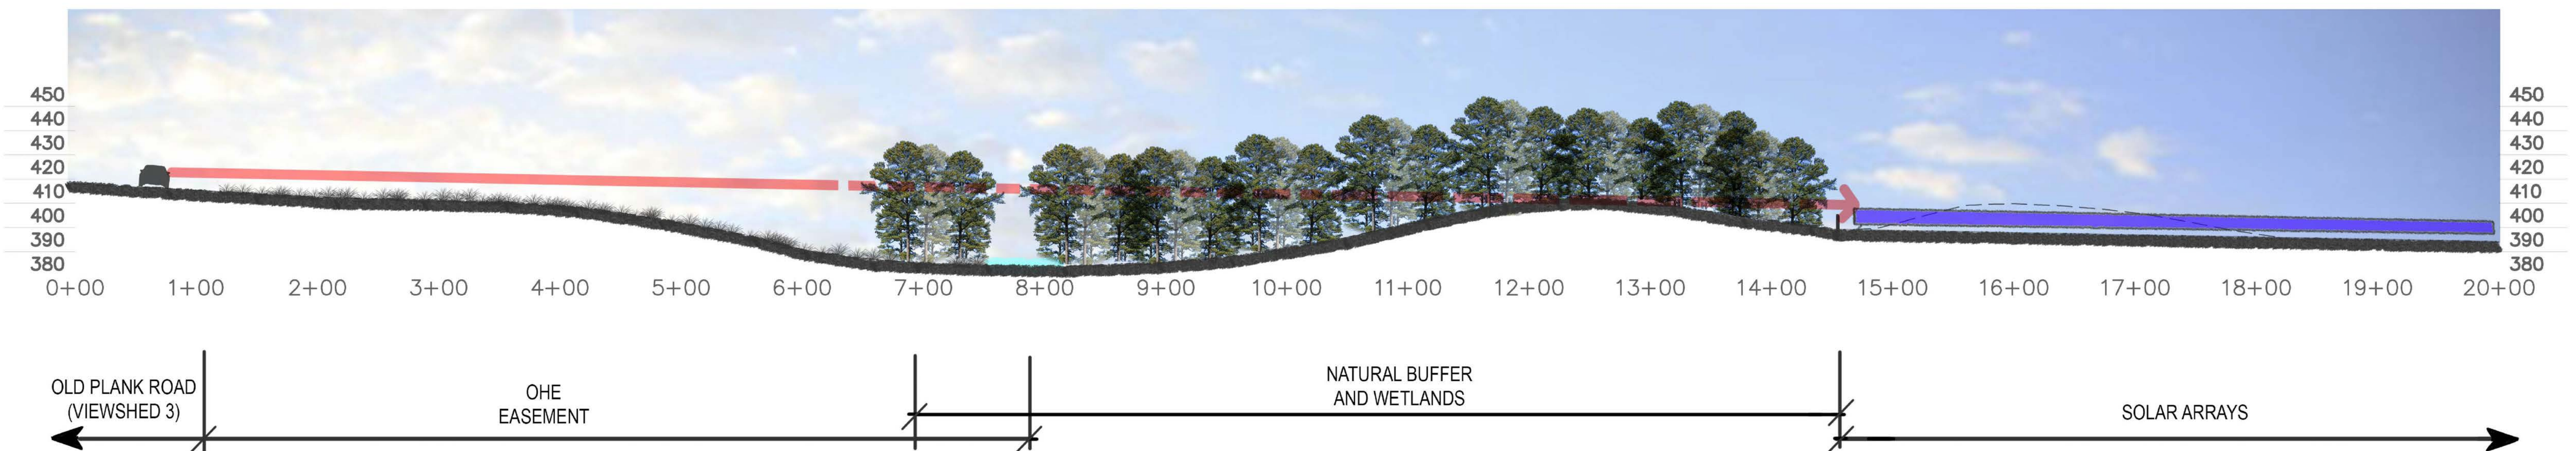

SPOTSYLVANIA SOLAR ENERGY CENTER

Spotsylvania County, Virginia

VIEW 3 - Cross Section

SEPTEMBER 19, 2018