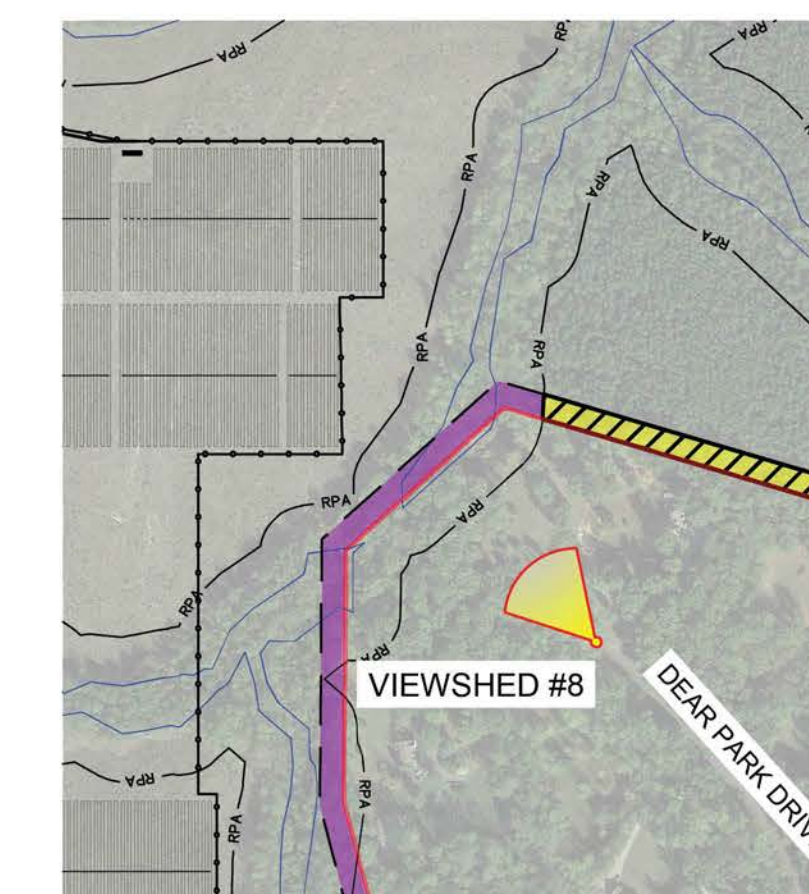

VIEWSHED #8 LOCATION
SCALE: 1" = 400'