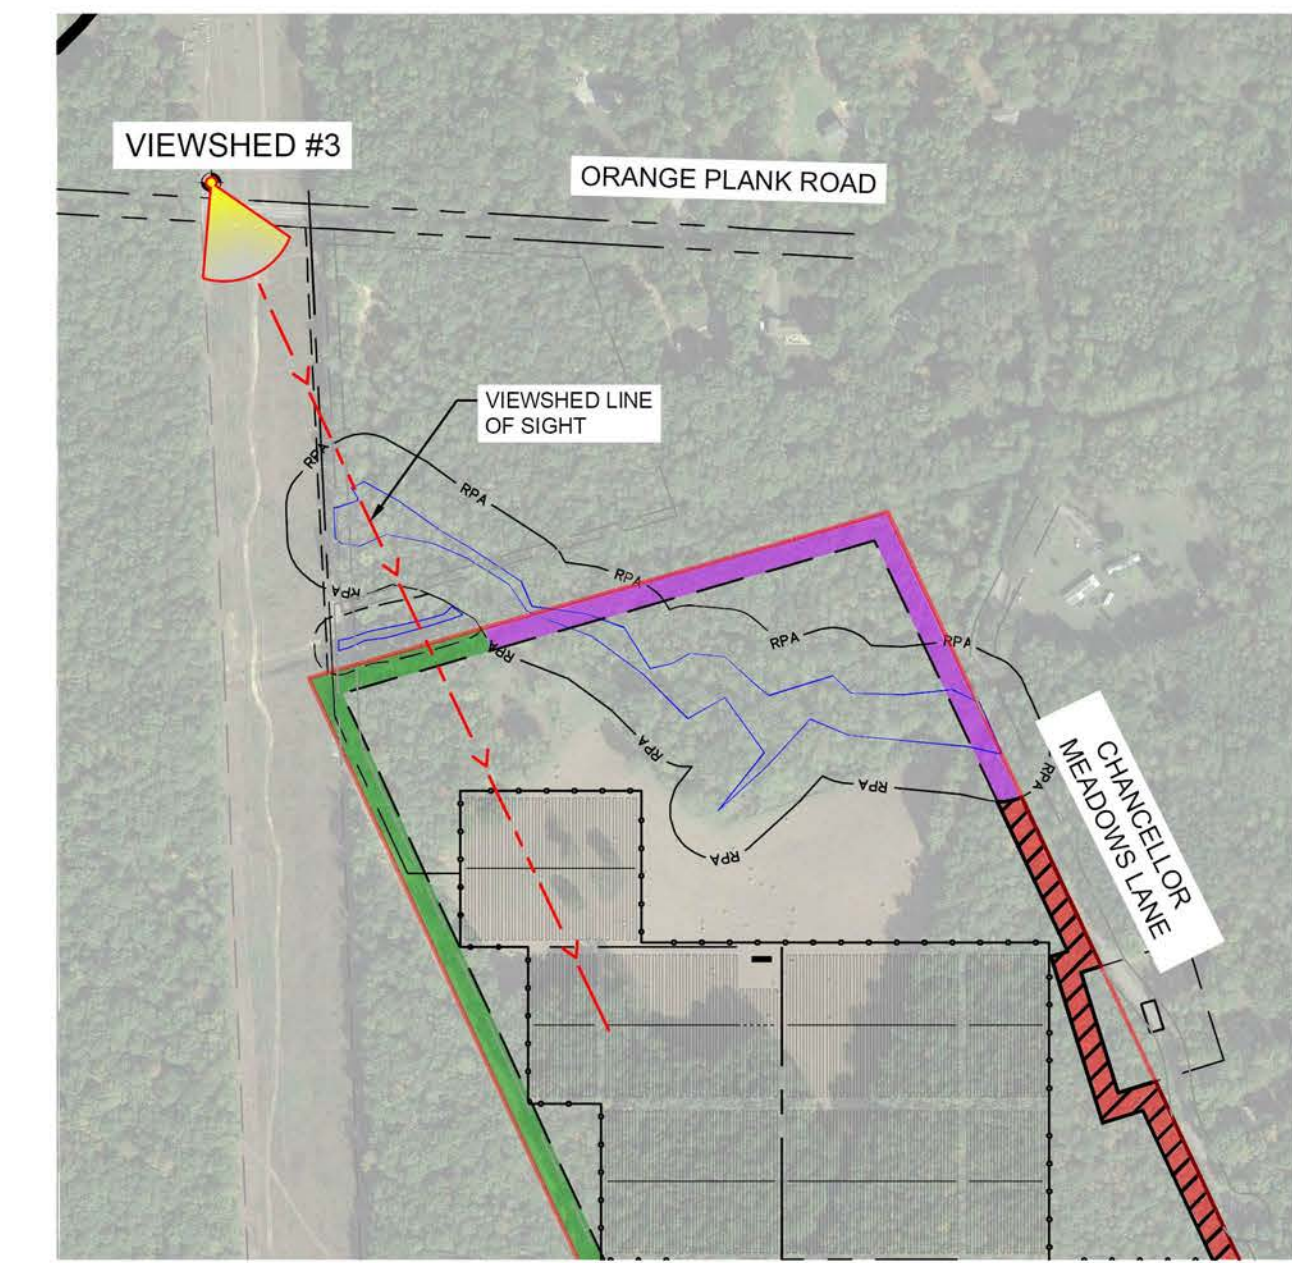

VIEW 2 - Section  
SEPTEMBER 19, 2018

VIEWSHED #3 LOCATION  
SCALE: 1" = 400'

# SPOTSYLVANIA SOLAR ENERGY CENTER

Spotsylvania County, Virginia

VIEW 3  
Original & Perspective -  
No Visual Impact

SEPTEMBER 19, 2018

VIEWSHED #3 LOCATION  
SCALE: 1" = 400'

VIEW 4 - Section  
SEPTEMBER 19, 2018

VIEWSHED #5 LOCATION  
SCALE: 1" = 300'

VIEW 6 - Section  
SEPTEMBER 19, 2018

VIEWSHED #7 LOCATION  
SCALE: 1" = 400'