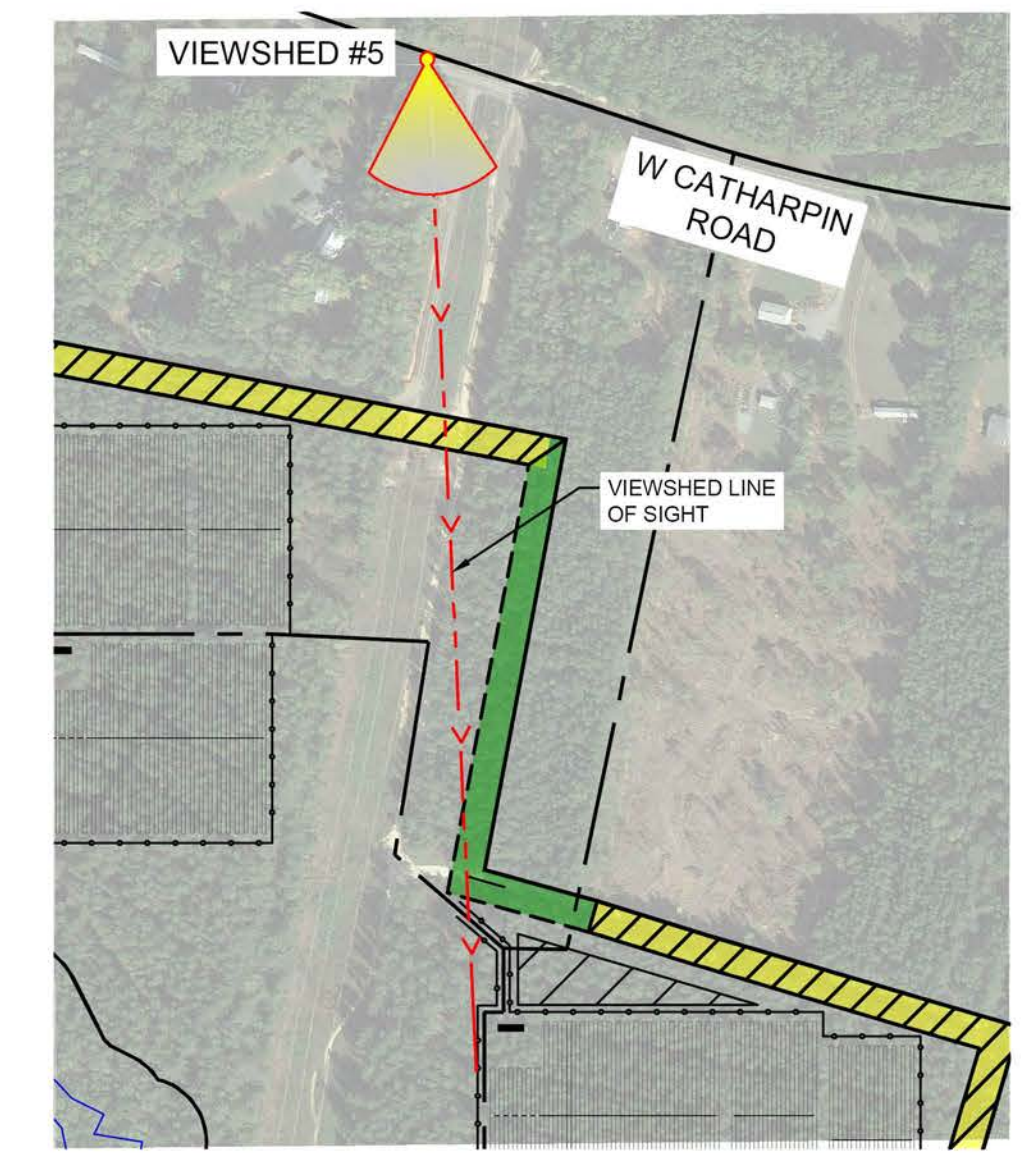

VIEWSHED #5 LOCATION
SCALE: 1" = 300'