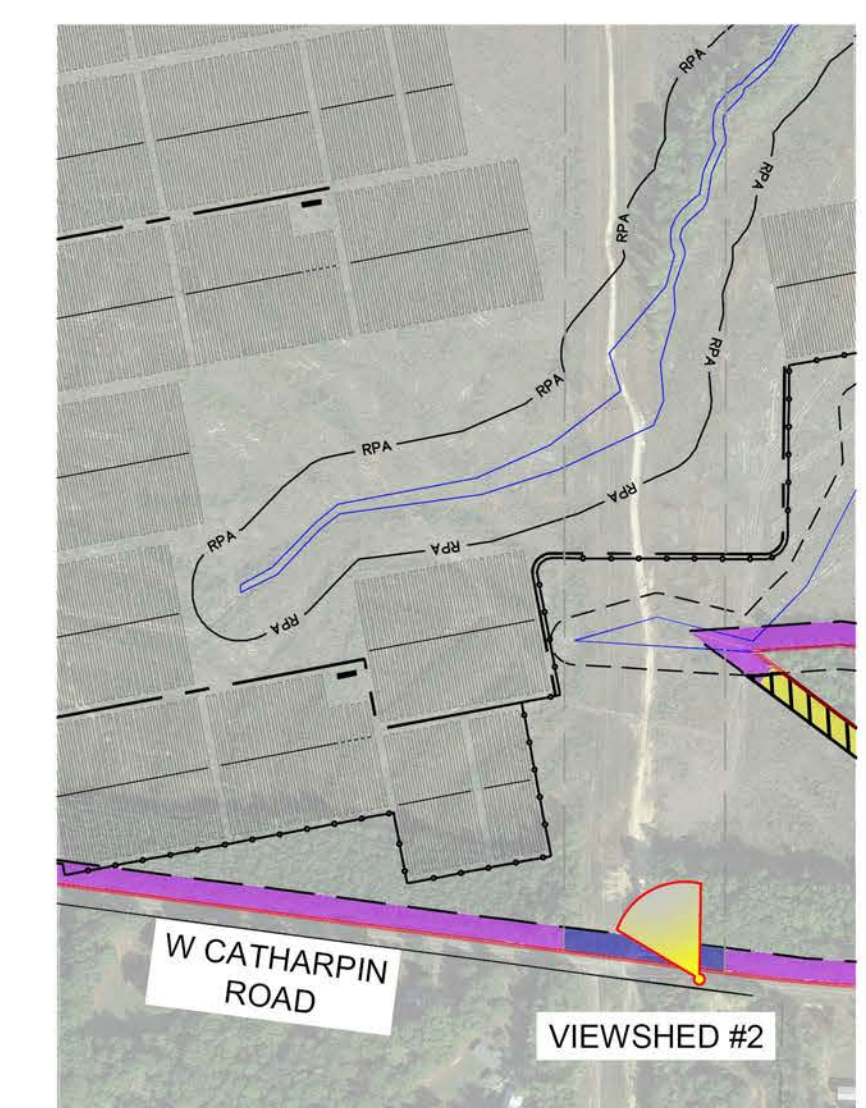

# SPOTSYLVANIA SOLAR ENERGY CENTER

Spotsylvania County, Virginia

VIEW 2B - Perspective  
SEPTEMBER 19, 2018

VIEWSHED #2 LOCATION  
SCALE: 1" = 400'

# SPOTSYLVANIA SOLAR ENERGY CENTER

Spotsylvania County, Virginia

VIEW 2B - Perspective

SEPTEMBER 19, 2018

VIEWSHED #2 LOCATION  
SCALE: 1" = 400'

**SPOTSYLVANIA SOLAR ENERGY CENTER**  
Spotsylvania County, Virginia

VIEW 2 - Section  
SEPTEMBER 19, 2018

VIEWSHED #3 LOCATION  
SCALE: 1" = 400'

VIEW 6 - Section  
SEPTEMBER 19, 2018

VIEWSHED #7 LOCATION  
SCALE: 1" = 400'