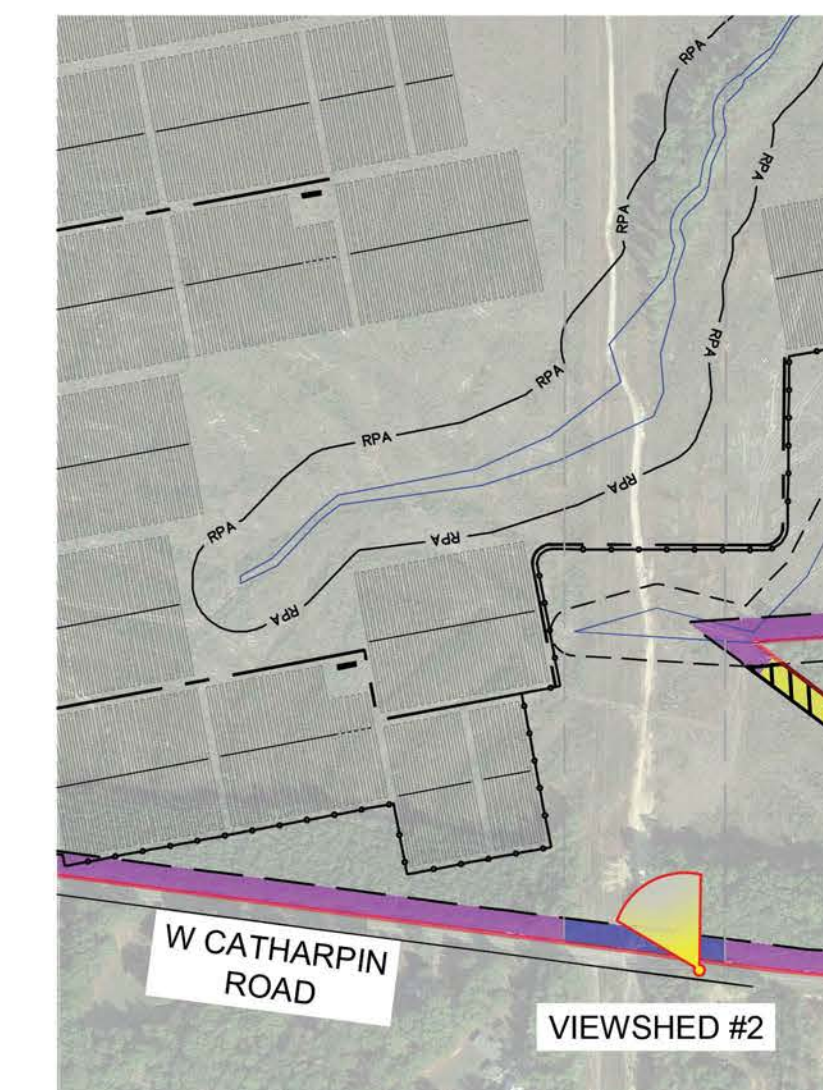

# SPOTSYLVANIA SOLAR ENERGY CENTER

Spotsylvania County, Virginia

VIEW 2A - Perspective  
SEPTEMBER 19, 2018

VIEWSHED #2 LOCATION  
SCALE: 1" = 400'

# SPOTSYLVANIA SOLAR ENERGY CENTER

Spotsylvania County, Virginia

VIEW 2B - Original  
SEPTEMBER 19, 2018

VIEWSHED #2 LOCATION  
SCALE: 1" = 400'

# SPOTSYLVANIA SOLAR ENERGY CENTER

Spotsylvania County, Virginia

VIEW 2B - Perspective  
SEPTEMBER 19, 2018

VIEWSHED #2 LOCATION  
SCALE: 1" = 400'

VIEW 2 - Section  
SEPTEMBER 19, 2018

VIEWSHED #3 LOCATION  
SCALE: 1" = 400'