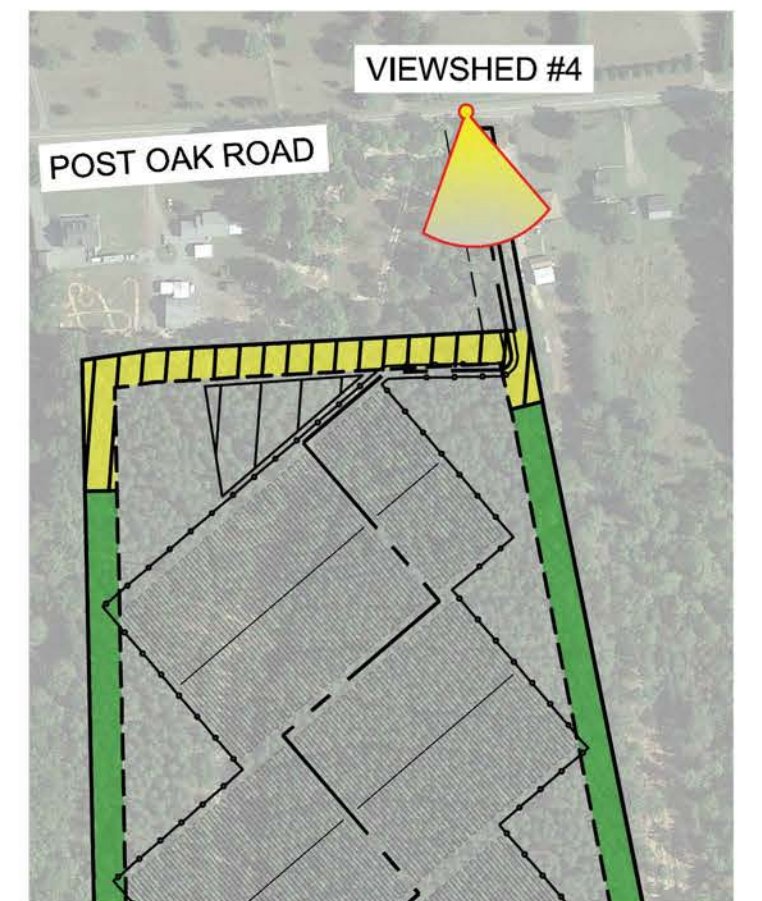

VIEWSHED #4 LOCATION
SCALE: 1" = 300'