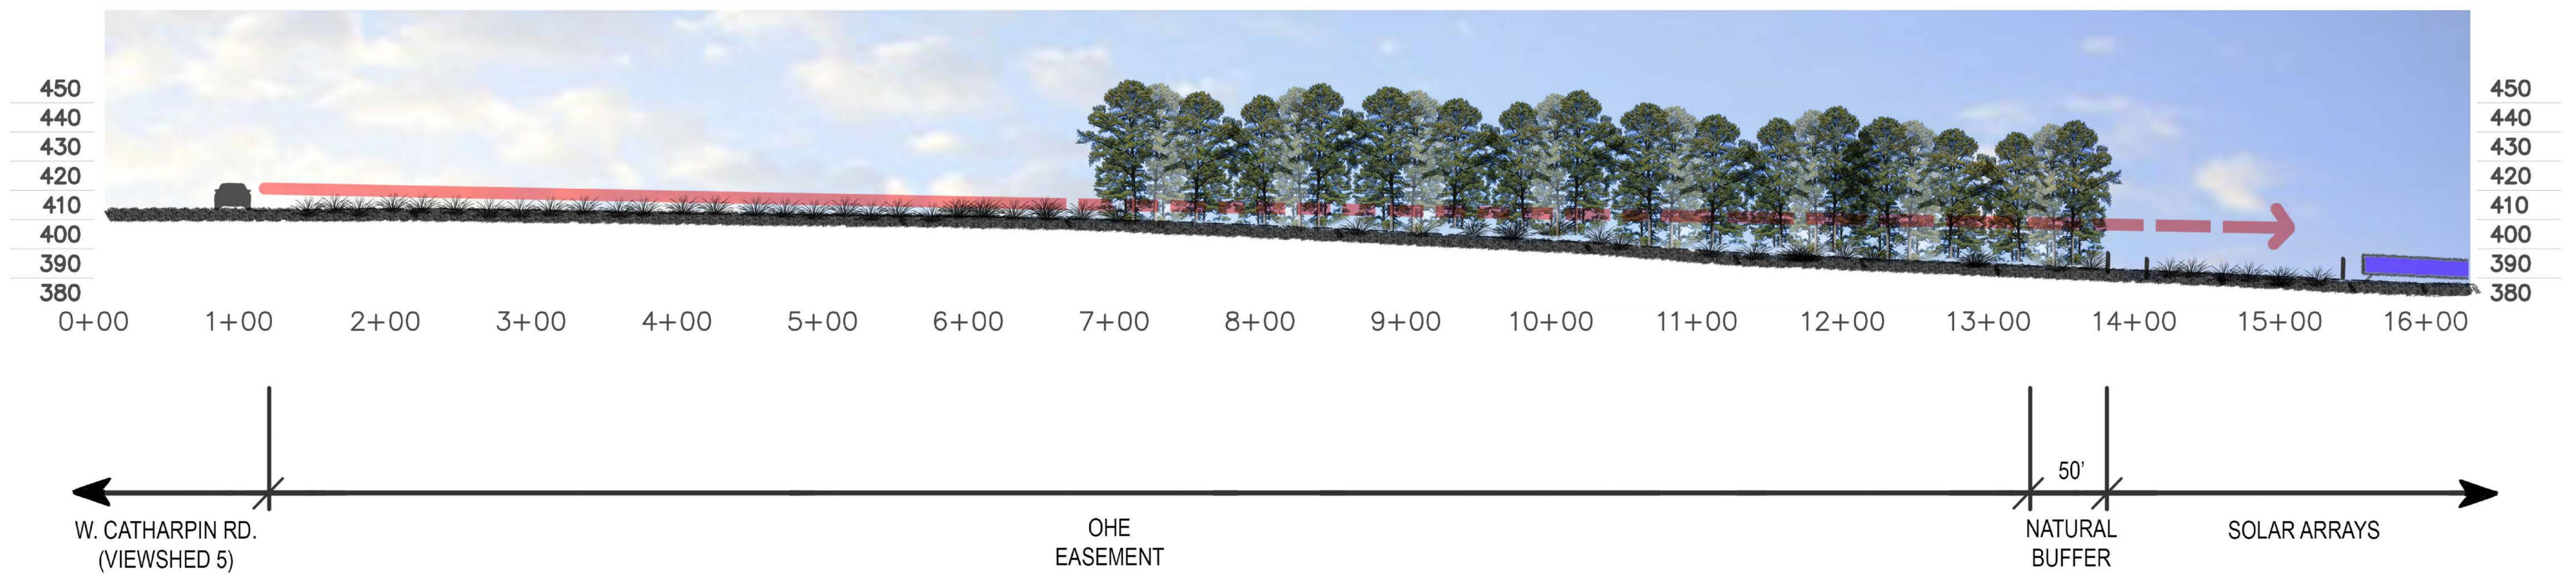

SPOTSYLVANIA SOLAR ENERGY CENTER
Spotsylvania County, Virginia

VIEW 5 - Cross Section
SEPTEMBER 19, 2018