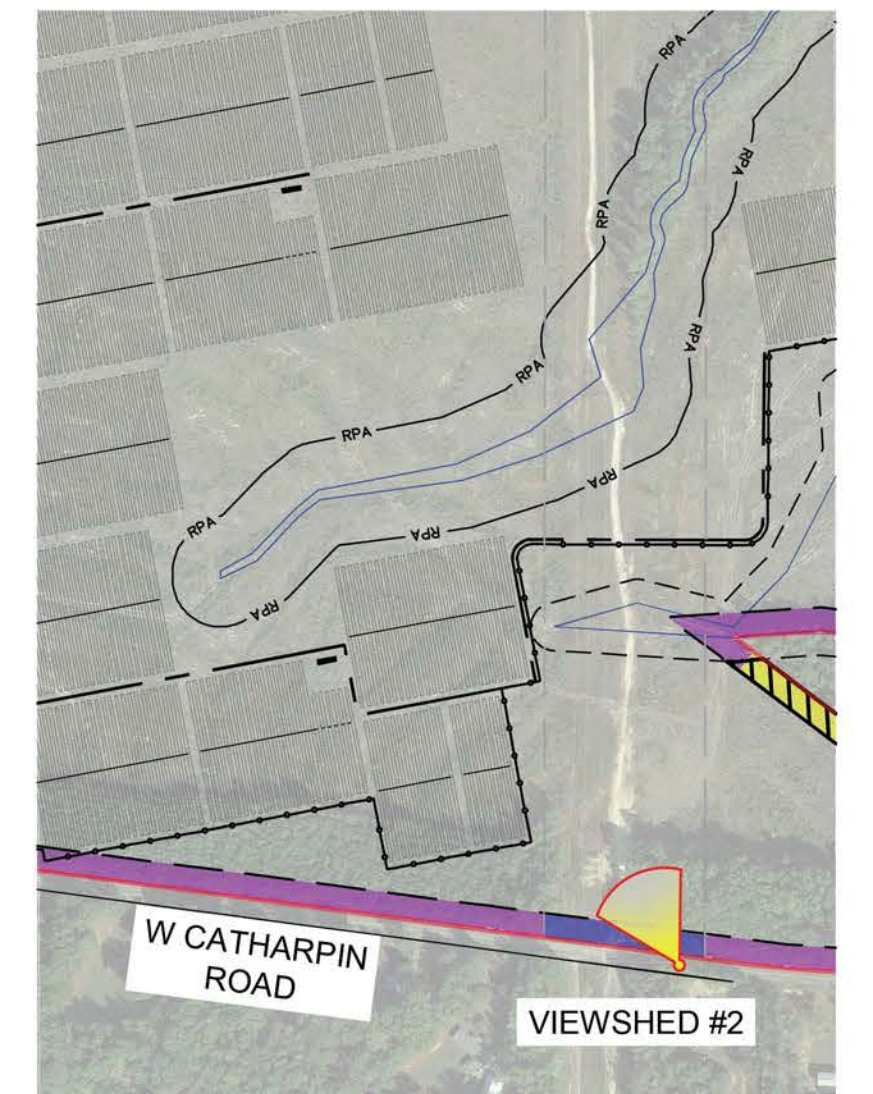

VIEWSHED #2 LOCATION
SCALE: 1" = 400'

SPOTSYLVANIA SOLAR ENERGY CENTER

Spotsylvania County, Virginia

VIEW 2A - Original
SEPTEMBER 19, 2018