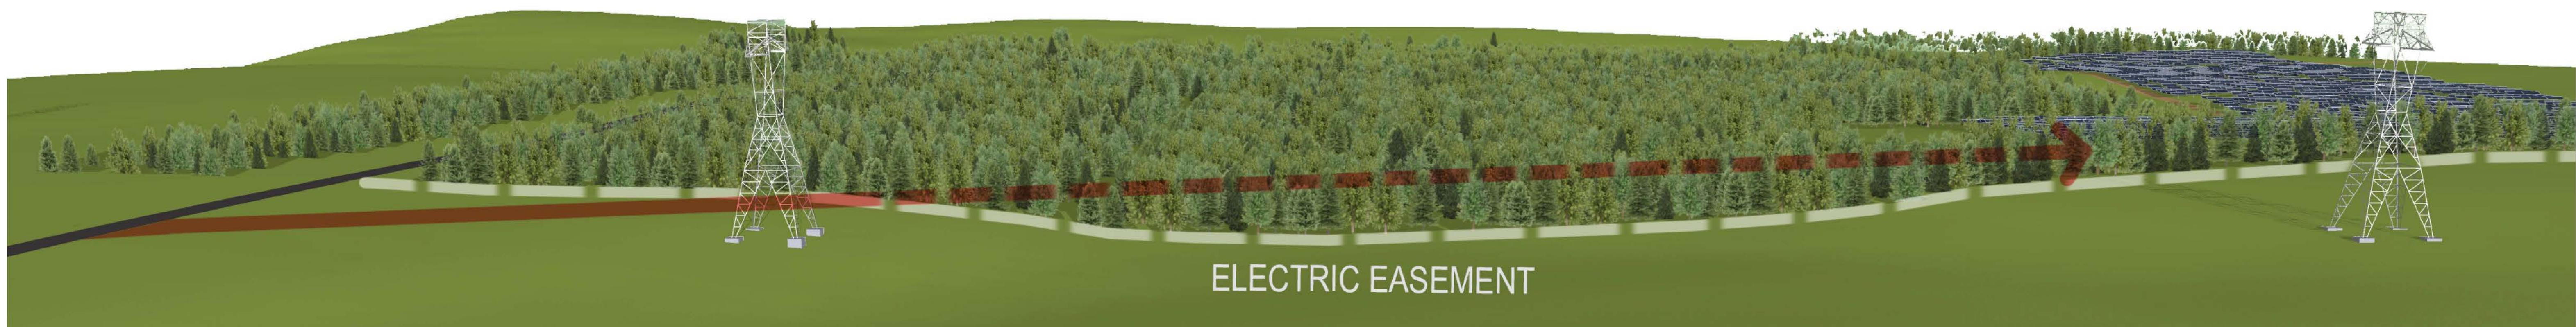

SPOTSYLVANIA SOLAR ENERGY CENTER

Spotsylvania County, Virginia

VIEW 3 - Section
SEPTEMBER 19, 2018