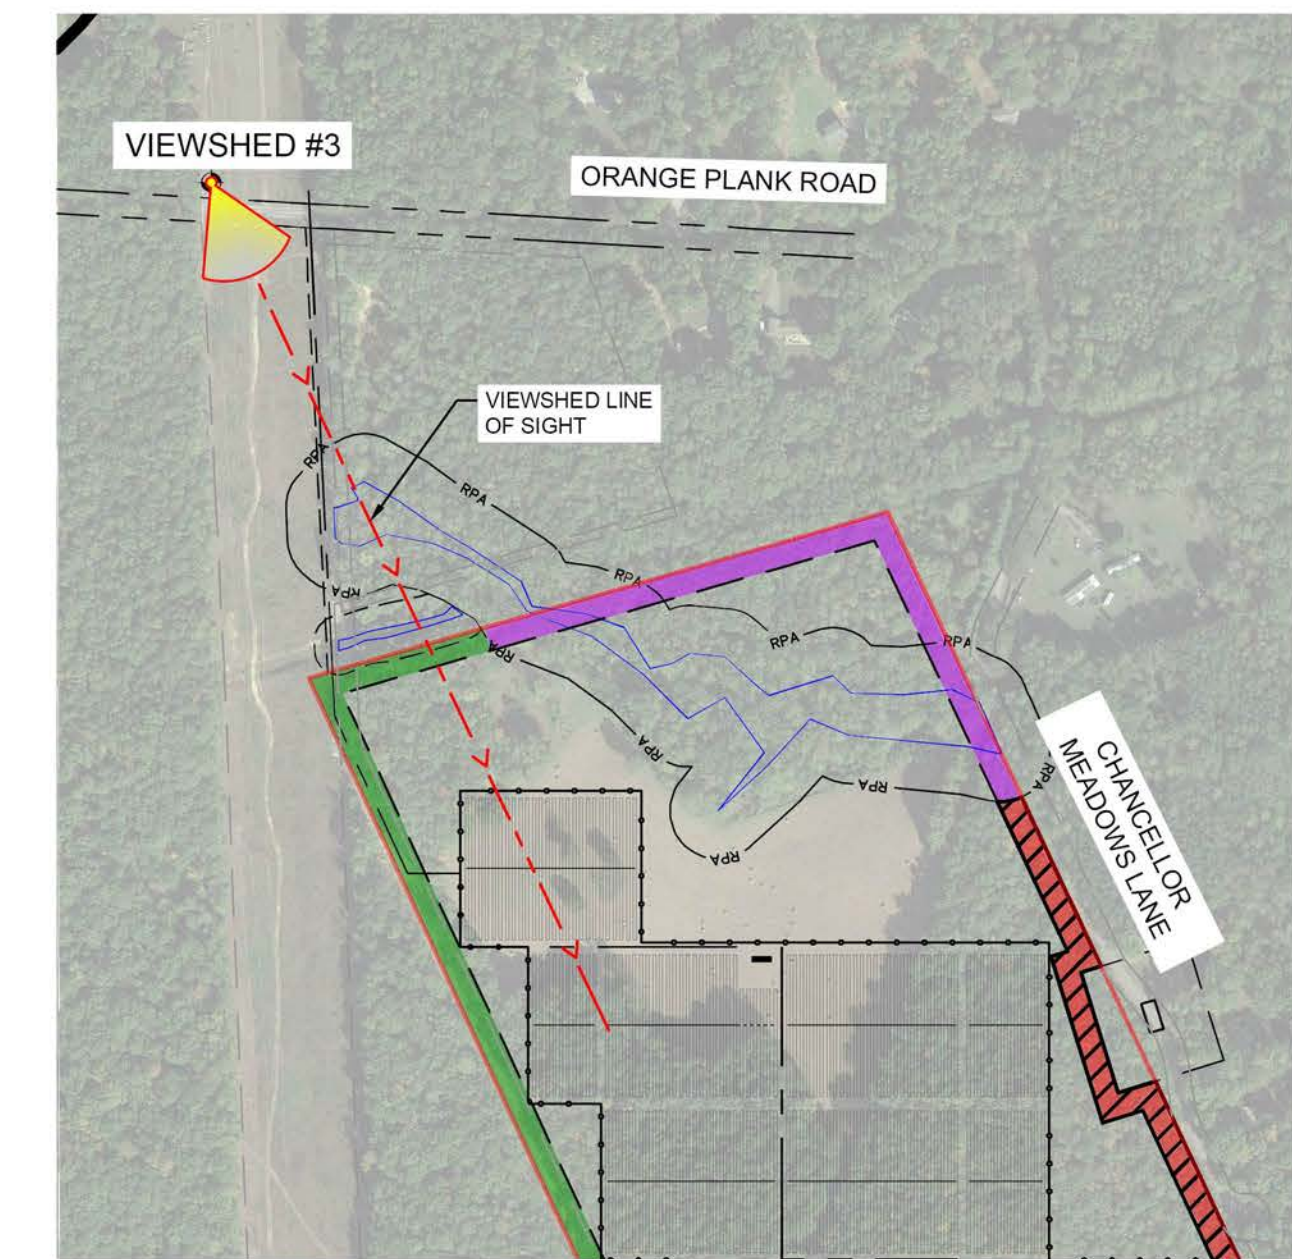

VIEWSHED #3 LOCATION
SCALE: 1" = 400'