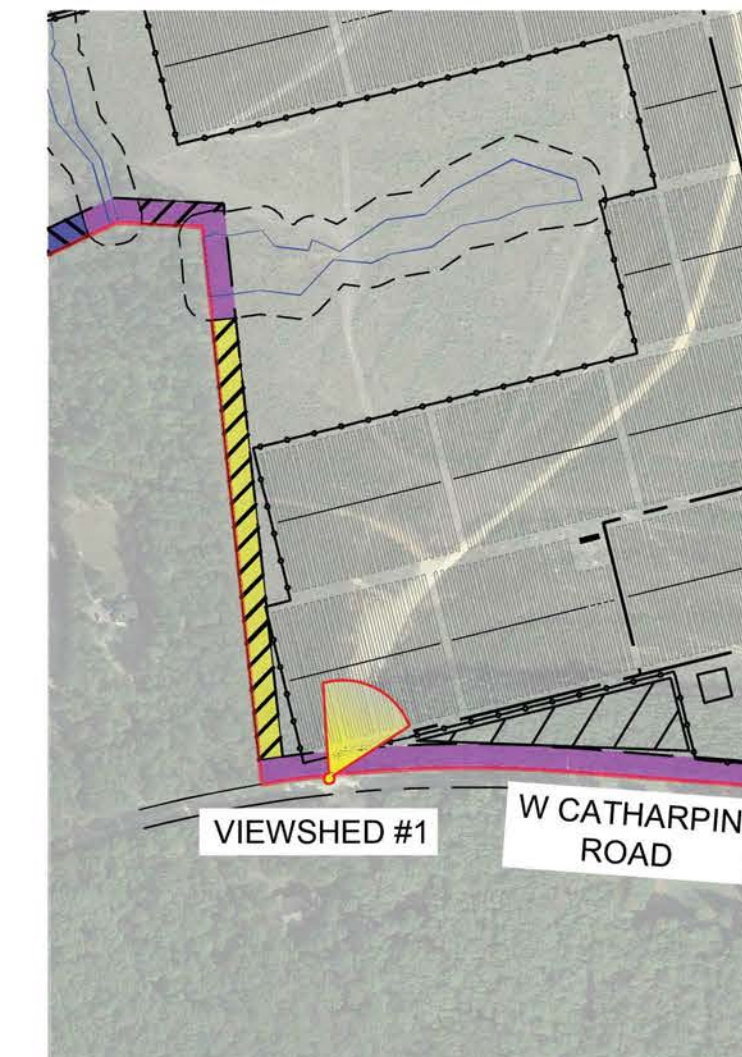

VIEWSHED #1 LOCATION  
SCALE: 1" = 400'

# SPOTSYLVANIA SOLAR ENERGY CENTER

Spotsylvania County, Virginia

View 1 - Original  
SEPTEMBER 19, 2018

VIEWSHED #1 LOCATION  
SCALE: 1" = 400'

VIEW 2 - Section  
SEPTEMBER 19, 2018

VIEWSHED #3 LOCATION  
SCALE: 1" = 400'

VIEW 4 - Section  
SEPTEMBER 19, 2018

VIEWSHED #5 LOCATION  
SCALE: 1" = 300'