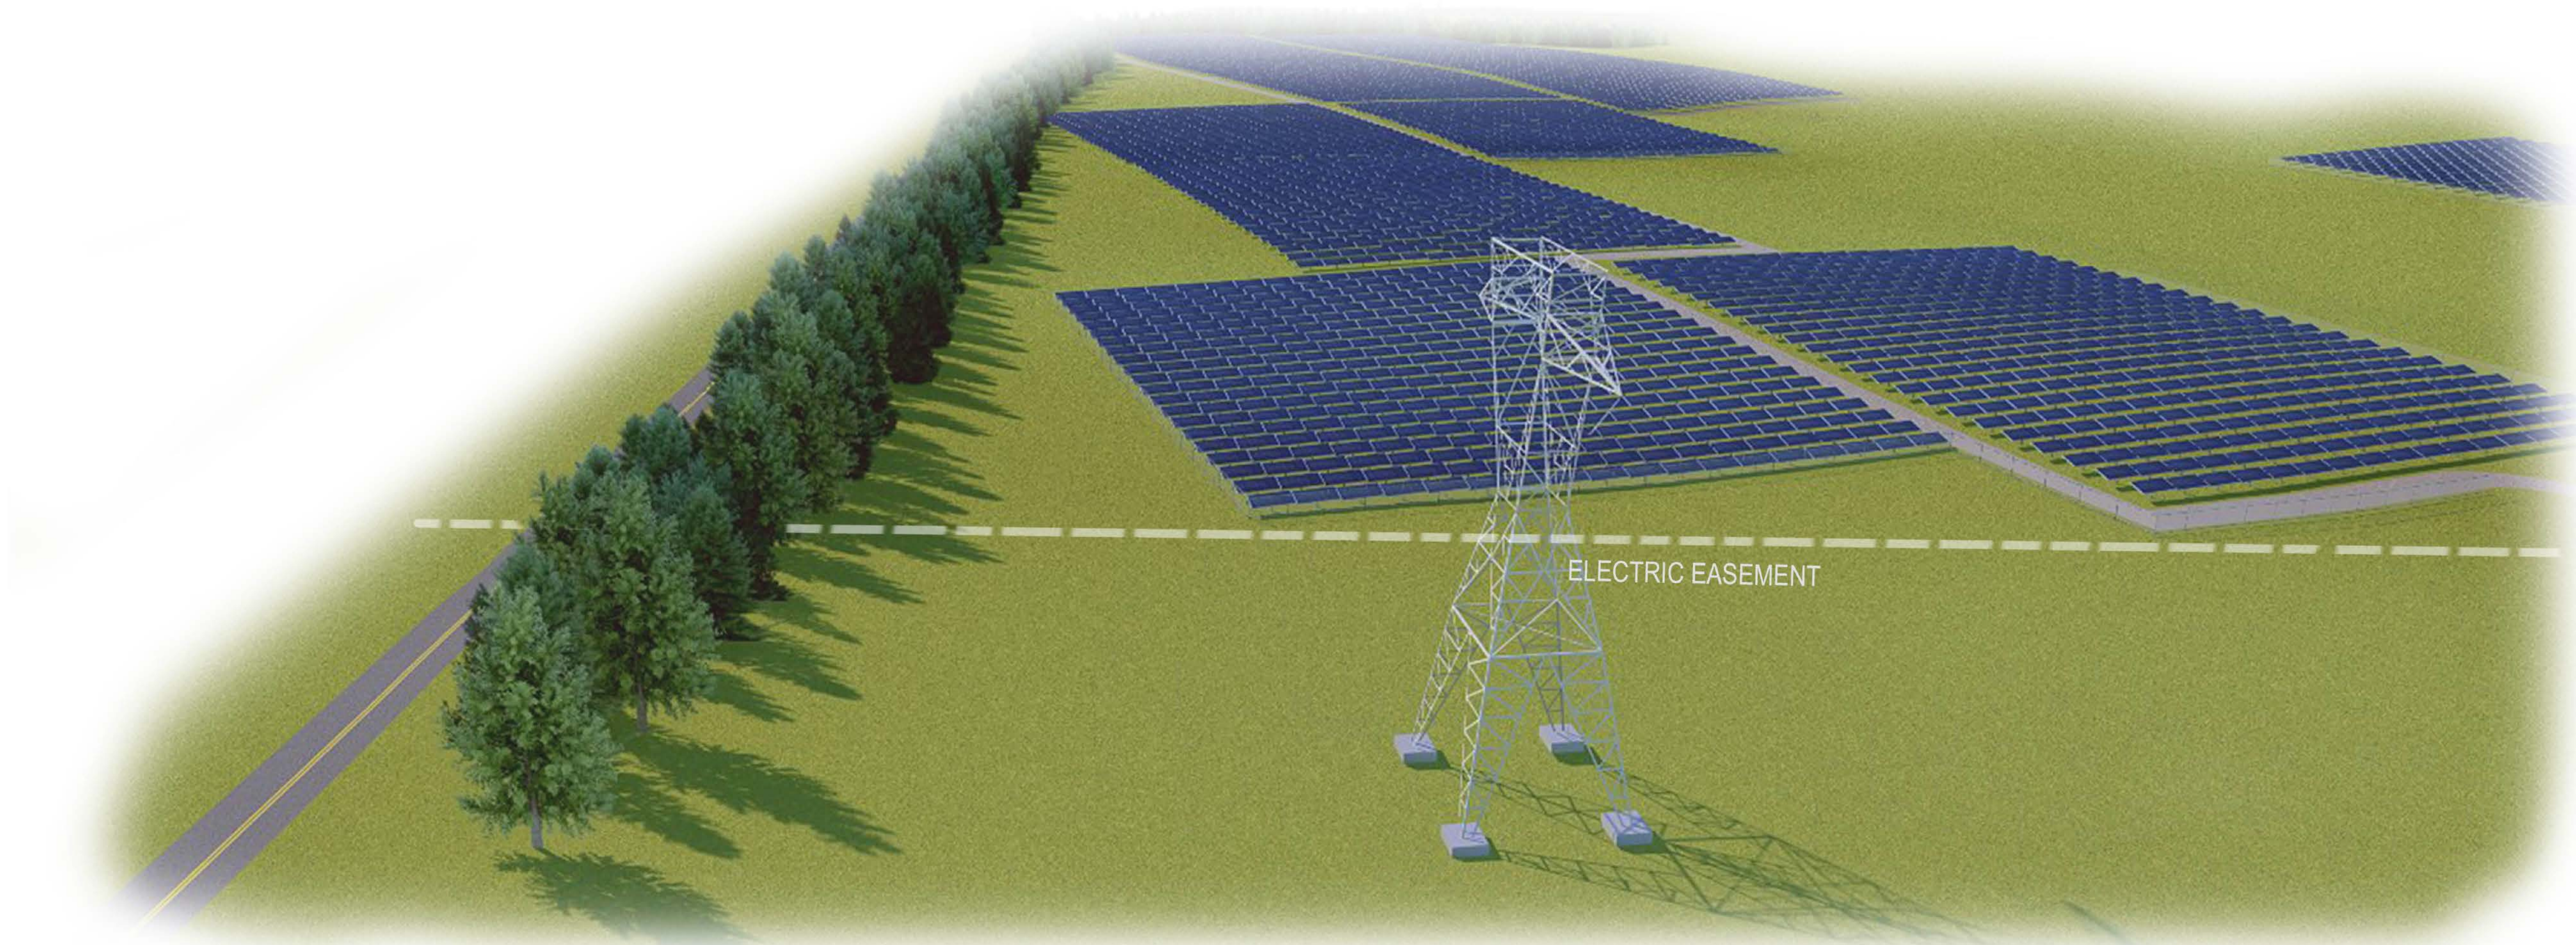

VIEWSHED #2 LOCATION
SCALE: 1" = 400'