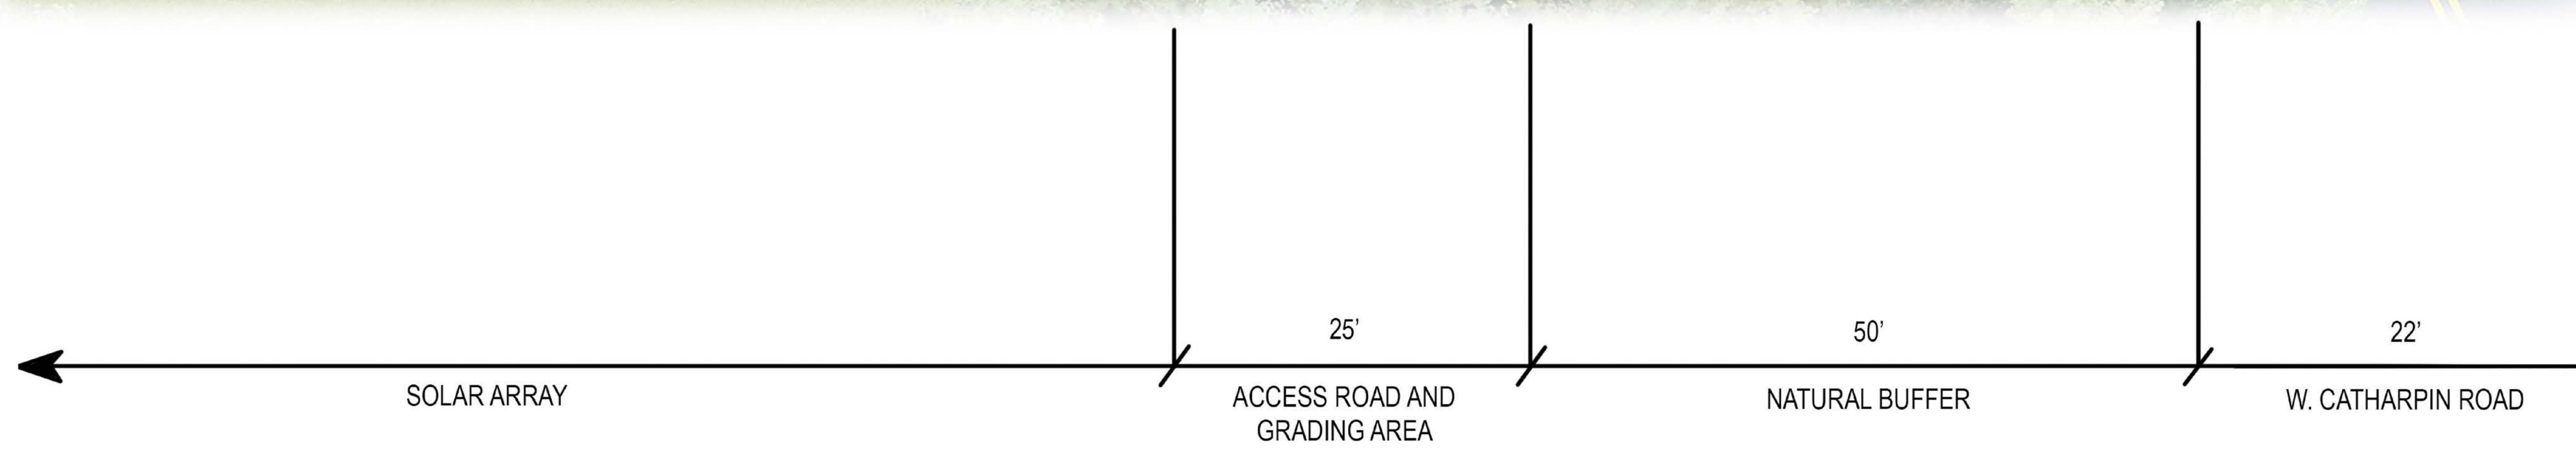

SPOTSYLVANIA SOLAR ENERGY CENTER

Spotsylvania County, Virginia

VIEW 1 - Section
SEPTEMBER 19, 2018