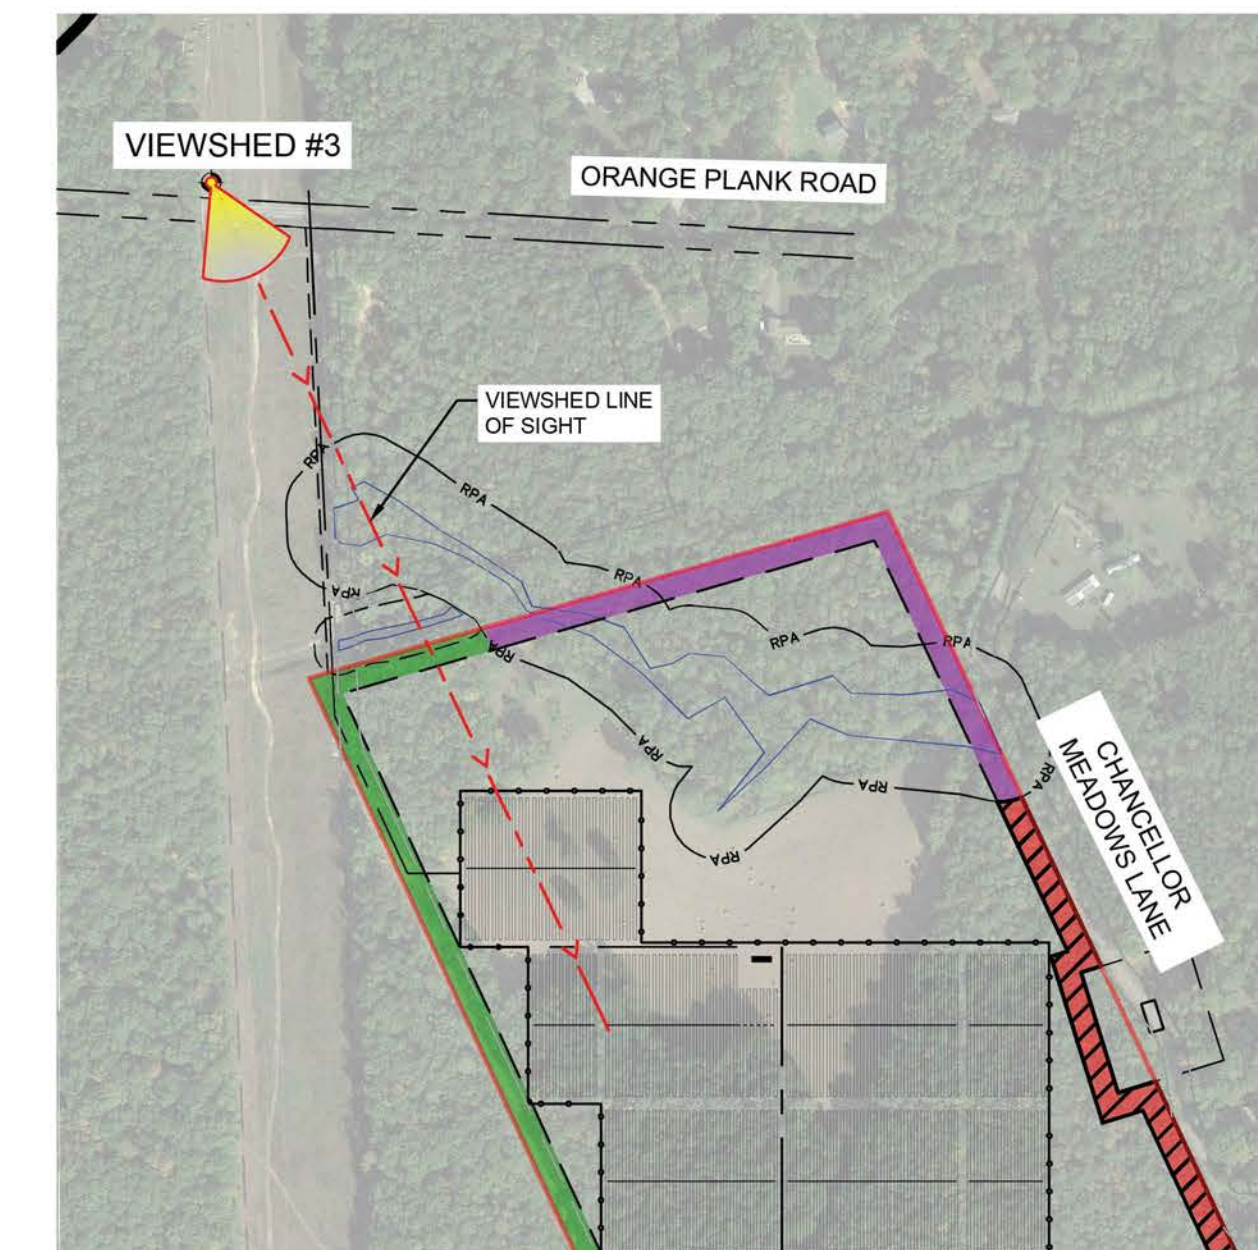

# SPOTSYLVANIA SOLAR ENERGY CENTER

Spotsylvania County, Virginia

VIEW 2B - Perspective

SEPTEMBER 19, 2018

VIEWSHED #2 LOCATION  
SCALE: 1" = 400'

**SPOTSYLVANIA SOLAR ENERGY CENTER**  
Spotsylvania County, Virginia

VIEW 2 - Section  
SEPTEMBER 19, 2018

VIEWSHED #3 LOCATION  
SCALE: 1" = 400'

VIEW 4 - Section  
SEPTEMBER 19, 2018

VIEWSHED #5 LOCATION  
SCALE: 1" = 300'

VIEW 6 - Section  
SEPTEMBER 19, 2018

VIEWSHED #7 LOCATION  
SCALE: 1" = 400'