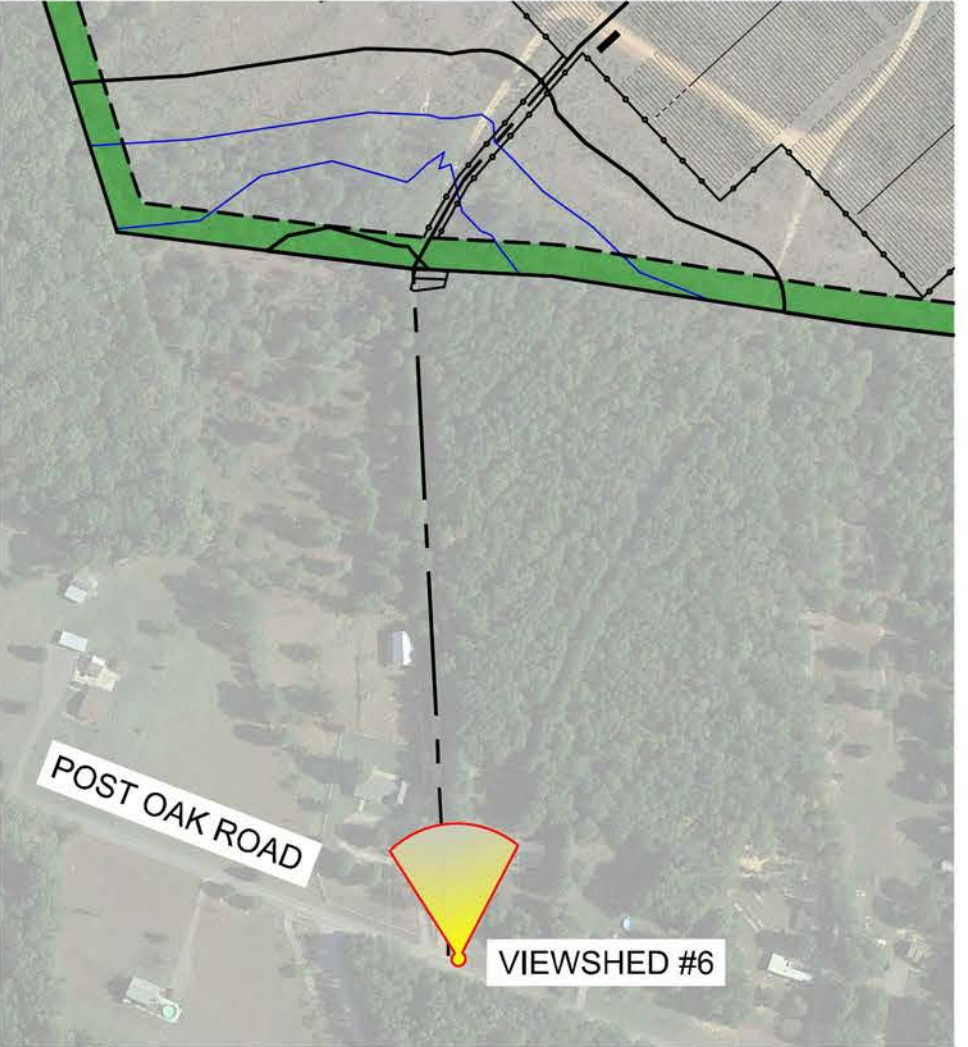

VIEWSHED #6 LOCATION
SCALE: 1" = 300'