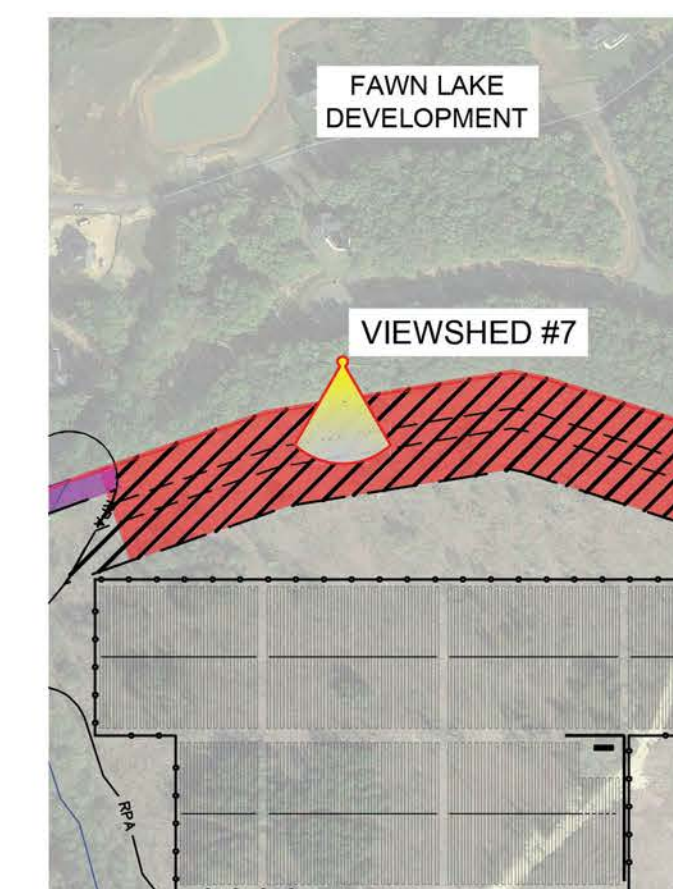

VIEW 4 - Section  
SEPTEMBER 19, 2018

VIEWSHED #5 LOCATION  
SCALE: 1" = 300'

VIEW 5 - Cross Section  
SEPTEMBER 19, 2018

VIEWSHED #6 LOCATION  
SCALE: 1" = 300'

# SPOTSYLVANIA SOLAR ENERGY CENTER

Spotsylvania County, Virginia

VIEW 6  
Original & Perspective -  
No Visual Impact

SEPTEMBER 19, 2018

VIEWSHED #6 LOCATION  
SCALE: 1" = 300'

**SPOTSYLVANIA SOLAR ENERGY CENTER**  
Spotsylvania County, Virginia

VIEW 6 - Section  
SEPTEMBER 19, 2018

VIEWSHED #7 LOCATION  
SCALE: 1" = 400'