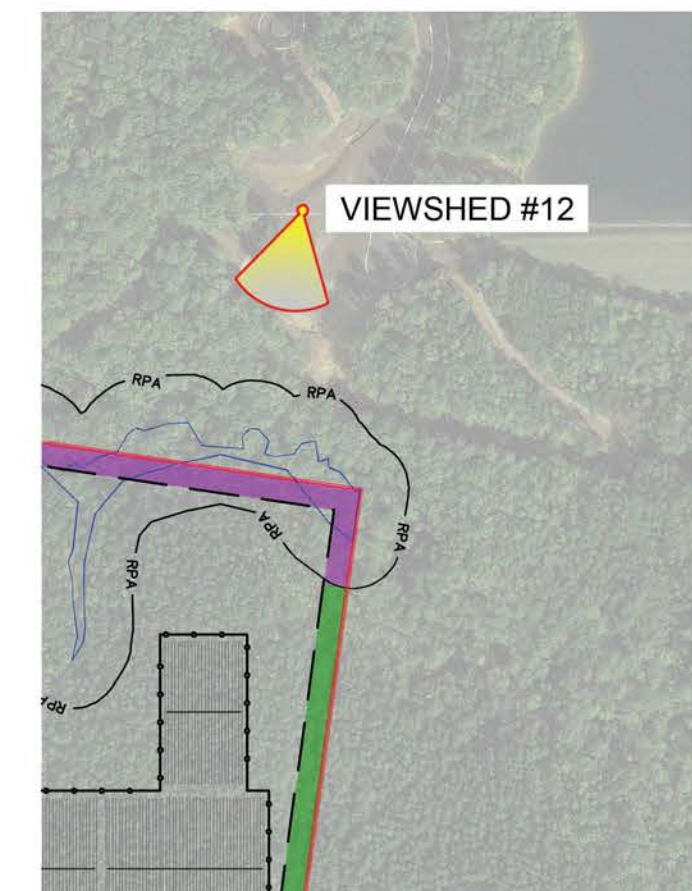

VIEWSHED #11 LOCATION
SCALE: 1" = 400'

SPOTSYLVANIA SOLAR ENERGY CENTER

Spotsylvania County, Virginia

VIEW 11
Original & Perspective -
No Visual Impact
SEPTEMBER 19, 2018

VIEWSHED #12 LOCATION
SCALE: 1" = 400'

SEPTEMBER 19, 2018

VIEWSHED #13 LOCATION
SCALE: 1" = 400'

SPOTSYLVANIA SOLAR ENERGY CENTER

Spotsylvania County, Virginia

VIEW 13 - Original
SEPTEMBER 19, 2018

VIEWSHED #13 LOCATION
SCALE: 1" = 400'

SPOTSYLVANIA SOLAR ENERGY CENTER

SEPTEMBER 19, 2018

DRONE VIEWSHED
LOCATION
SCALE: 1" = 400'

SPOTSYLVANIA SOLAR ENERGY CENTER

Spotsylvania County, Virginia

Drone View 1 - Original

SEPTEMBER 19, 2018

DRONE VIEWSHED
LOCATION
SCALE: 1" = 400'

SEPTEMBER 19, 2018

DRONE VIEWSHED
LOCATION
SCALE: 1" = 400'

SPOTSYLVANIA SOLAR ENERGY CENTER
Spotsylvania County, Virginia

Drone View 2 - Original
SEPTEMBER 19, 2018

DRONE VIEWSHED
LOCATION
SCALE: 1" = 400'