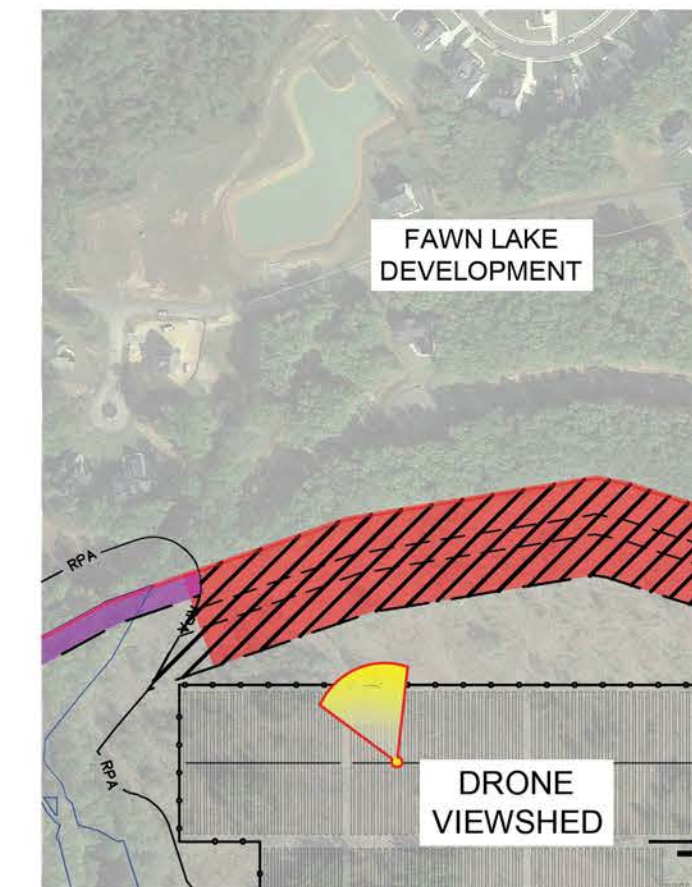

SPOTSYLVANIA SOLAR ENERGY CENTER

Spotsylvania County, Virginia

VIEW 16 - Original
SEPTEMBER 19, 2018

VIEWSHED #16 LOCATION
SCALE: 1" = 400'

SPOTSYLVANIA SOLAR ENERGY CENTER

Spotsylvania County, Virginia

VIEW 16 - Perspective

SEPTEMBER 19, 2018

DRONE VIEWSHED
LOCATION
SCALE: 1" = 400'

SPOTSYLVANIA SOLAR ENERGY CENTER

Spotsylvania County, Virginia

Drone View 1 - Original

SEPTEMBER 19, 2018

DRONE VIEWSHED
LOCATION
SCALE: 1" = 400'

NOTE:

1. BERM TO BE SOIL/ MULCH COVERAGE WITH DCR APPROVED SEED MIX
2. EVERGREEN TREES SHOWN AT INSTALL HEIGHT OF 6'

SPOTSYLVANIA SOLAR ENERGY CENTER

Spotsylvania County, Virginia

Drone View 1 -
Perspective

SEPTEMBER 19, 2018

DRONE VIEWSHED
LOCATION
SCALE: 1" = 400'

SPOTSYLVANIA SOLAR ENERGY CENTER
Spotsylvania County, Virginia

Drone View 2 - Original
SEPTEMBER 19, 2018

DRONE VIEWSHED
LOCATION
SCALE: 1" = 400'