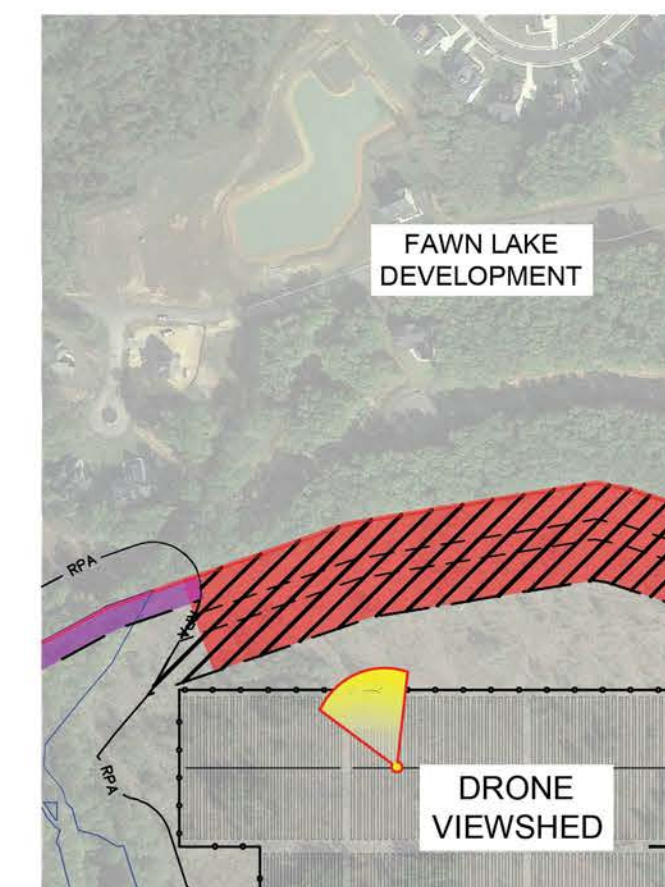

VIEWSHED #15 LOCATION
SCALE: 1" = 400'

SPOTSYLVANIA SOLAR ENERGY CENTER

Spotsylvania County, Virginia

VIEW 15 -
Original & Perspective -
No Visual Impact
SEPTEMBER 19, 2018

VIEWSHED #16 LOCATION
SCALE: 1" = 400'

SPOTSYLVANIA SOLAR ENERGY CENTER

Spotsylvania County, Virginia

VIEW 16 - Original
SEPTEMBER 19, 2018

VIEWSHED #16 LOCATION
SCALE: 1" = 400'

SPOTSYLVANIA SOLAR ENERGY CENTER

Spotsylvania County, Virginia

VIEW 16 - Perspective

SEPTEMBER 19, 2018

DRONE VIEWSHED
LOCATION
SCALE: 1" = 400'

SPOTSYLVANIA SOLAR ENERGY CENTER

Spotsylvania County, Virginia

Drone View 1 - Original

SEPTEMBER 19, 2018

DRONE VIEWSHED
LOCATION
SCALE: 1" = 400'

SEPTEMBER 19, 2018

DRONE VIEWSHED
LOCATION
SCALE: 1" = 400'

SPOTSYLVANIA SOLAR ENERGY CENTER
Spotsylvania County, Virginia

Drone View 2 - Original
SEPTEMBER 19, 2018

DRONE VIEWSHED
LOCATION
SCALE: 1" = 400'