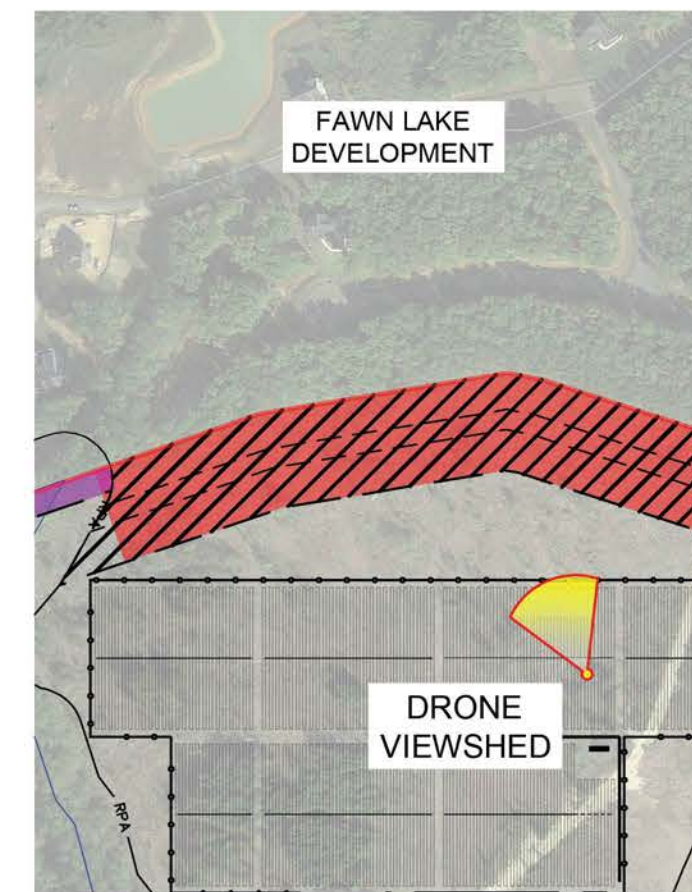

NOTE:

1. BERM TO BE SOIL/ MULCH COVERAGE WITH DCR APPROVED SEED MIX
2. EVERGREEN TREES SHOWN AT INSTALL HEIGHT OF 6'

SPOTSYLVANIA SOLAR ENERGY CENTER

Spotsylvania County, Virginia

Drone View 1 -
Perspective

SEPTEMBER 19, 2018

DRONE VIEWSHED
LOCATION
SCALE: 1" = 400'

SPOTSYLVANIA SOLAR ENERGY CENTER
Spotsylvania County, Virginia

Drone View 2 - Original
SEPTEMBER 19, 2018

DRONE VIEWSHED
LOCATION
SCALE: 1" = 400'

NOTE:

1. BERM TO BE SOIL/ MULCH COVERAGE WITH DCR APPROVED SEED MIX
2. EVERGREEN TREES SHOWN AT INSTALL HEIGHT OF 6'

SPOTSYLVANIA SOLAR ENERGY CENTER

Spotsylvania County, Virginia

Drone View 2 - Winter
Perspective

SEPTEMBER 19, 2018

DRONE VIEWSHED
LOCATION
SCALE: 1" = 400'

- NOTE:
1. BERM TO BE SOIL/ MULCH COVERAGE WITH DCR APPROVED SEED MIX
 2. EVERGREEN TREES SHOWN AT INSTALL HEIGHT OF 6'

SPOTSYLVANIA SOLAR ENERGY CENTER