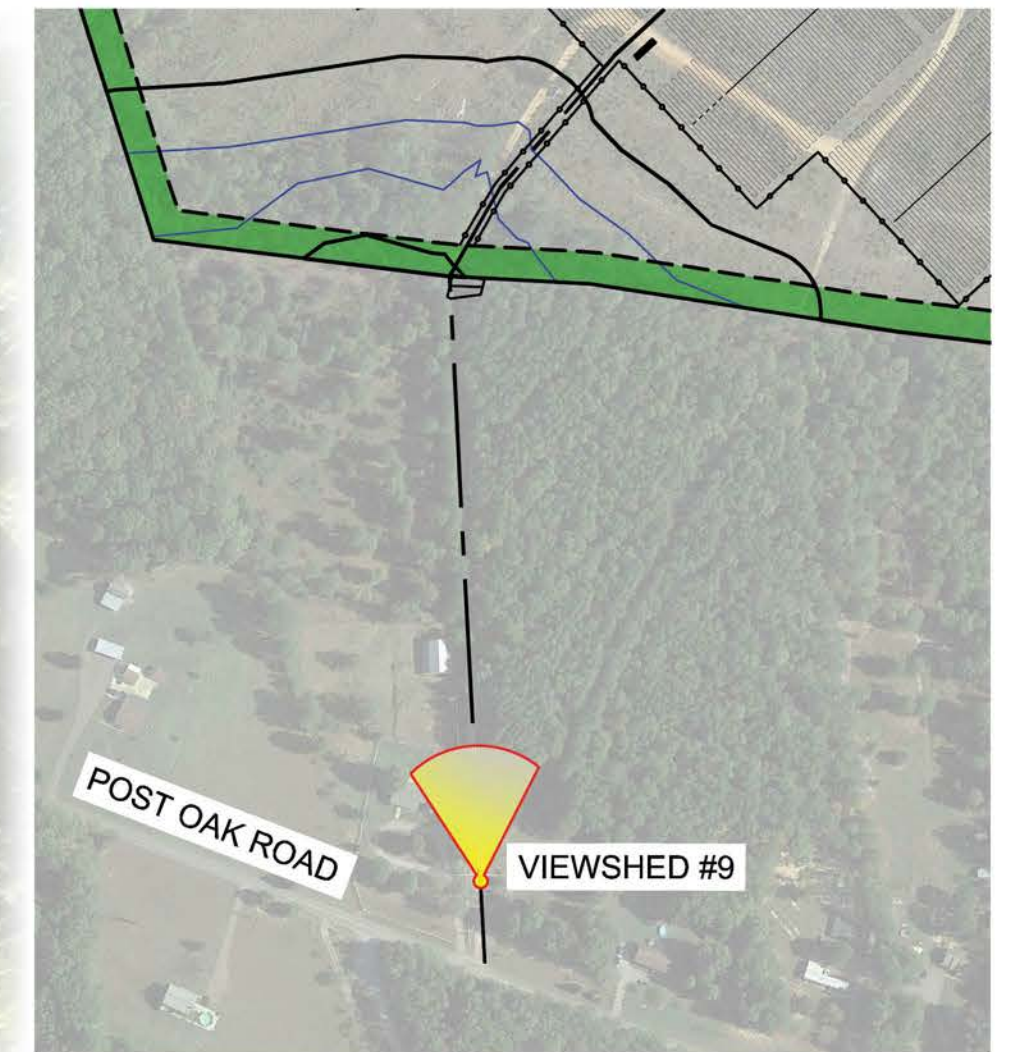

VIEWSHED #8 LOCATION
SCALE: 1" = 400'

SPOTSYLVANIA SOLAR ENERGY CENTER

Spotsylvania County, Virginia

VIEW 8 - Perspective

SEPTEMBER 19, 2018

VIEWSHED #9 LOCATION
SCALE: 1" = 300'

SPOTSYLVANIA SOLAR ENERGY CENTER

VIEWSHED #11 LOCATION
SCALE: 1" = 400'

SPOTSYLVANIA SOLAR ENERGY CENTER

Spotsylvania County, Virginia

VIEW 11
Original & Perspective -
No Visual Impact
SEPTEMBER 19, 2018

VIEWSHED #12 LOCATION
SCALE: 1" = 400'

SEPTEMBER 19, 2018

DRONE VIEWSHED
LOCATION
SCALE: 1" = 400'

SPOTSYLVANIA SOLAR ENERGY CENTER

Spotsylvania County, Virginia

Drone View 1 - Original

SEPTEMBER 19, 2018

DRONE VIEWSHED
LOCATION
SCALE: 1" = 400'

SEPTEMBER 19, 2018

DRONE VIEWSHED
LOCATION
SCALE: 1" = 400'

SPOTSYLVANIA SOLAR ENERGY CENTER
Spotsylvania County, Virginia

Drone View 2 - Original
SEPTEMBER 19, 2018

DRONE VIEWSHED
LOCATION
SCALE: 1" = 400'