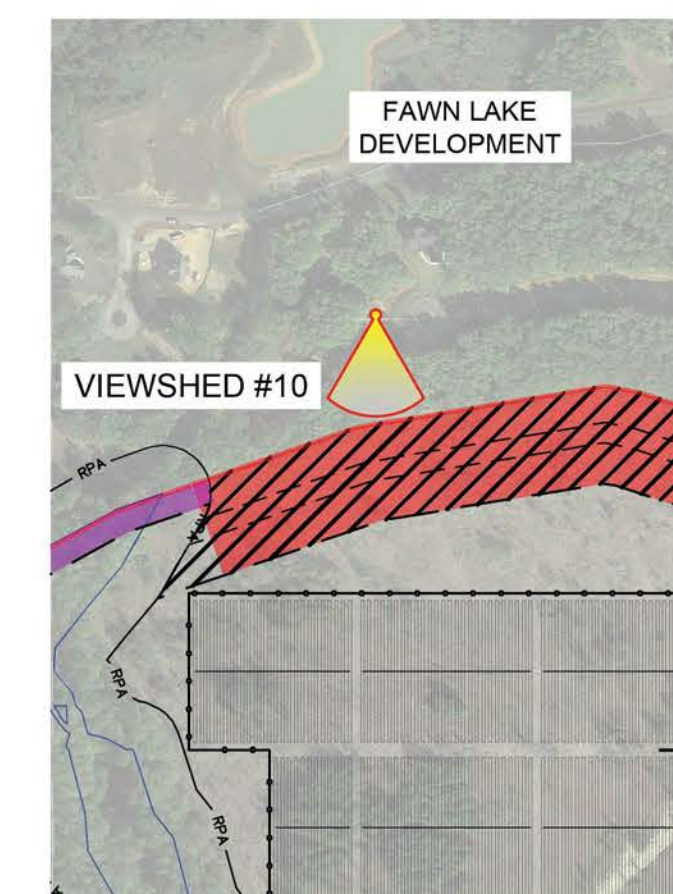

VIEWSHED #10 LOCATION
SCALE: 1" = 400'