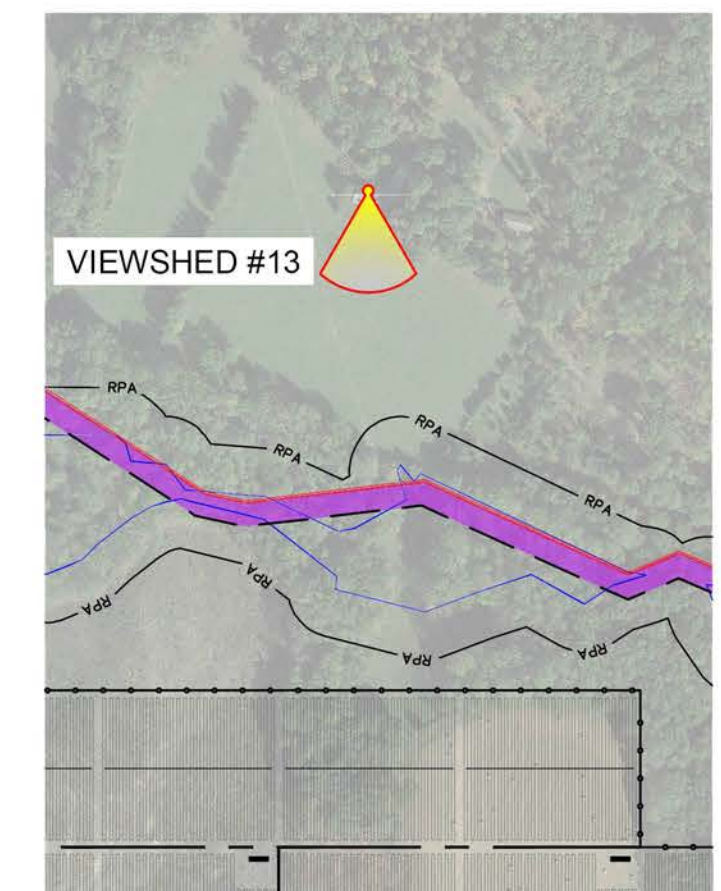

VIEWSHED #11 LOCATION
SCALE: 1" = 400'

SPOTSYLVANIA SOLAR ENERGY CENTER

Spotsylvania County, Virginia

VIEW 11
Original & Perspective -
No Visual Impact
SEPTEMBER 19, 2018

VIEWSHED #12 LOCATION
SCALE: 1" = 400'

SEPTEMBER 19, 2018

VIEWSHED #13 LOCATION
SCALE: 1" = 400'

SPOTSYLVANIA SOLAR ENERGY CENTER

Spotsylvania County, Virginia

VIEW 13 - Original
SEPTEMBER 19, 2018

VIEWSHED #13 LOCATION
SCALE: 1" = 400'

SPOTSYLVANIA SOLAR ENERGY CENTER

Spotsylvania County, Virginia

VIEW 13 - Perspective
SEPTEMBER 19, 2018

VIEWSHED #14 LOCATION
SCALE: 1" = 400'

SPOTSYLVANIA SOLAR ENERGY CENTER

Spotsylvania County, Virginia

VIEW 14 -
Original & Perspective -
No Visual Impact
SEPTEMBER 19, 2018

VIEWSHED #15 LOCATION
SCALE: 1" = 400'

SPOTSYLVANIA SOLAR ENERGY CENTER

Spotsylvania County, Virginia

VIEW 15 -
Original & Perspective -
No Visual Impact
SEPTEMBER 19, 2018

VIEWSHED #16 LOCATION
SCALE: 1" = 400'