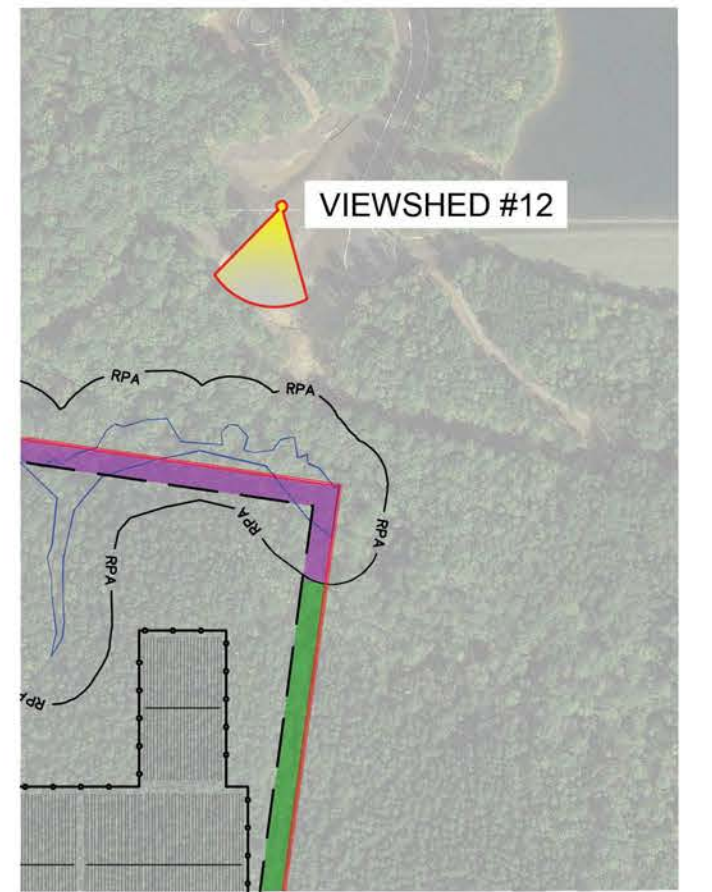

VIEWSHED #11 LOCATION
SCALE: 1" = 400'

SPOTSYLVANIA SOLAR ENERGY CENTER

Spotsylvania County, Virginia

VIEW 11
Original & Perspective -
No Visual Impact
SEPTEMBER 19, 2018

VIEWSHED #12 LOCATION
SCALE: 1" = 400'

SPOTSYLVANIA SOLAR ENERGY CENTER

Spotsylvania County, Virginia

VIEW 12 - Original

SEPTEMBER 19, 2018

VIEWSHED #12 LOCATION
SCALE: 1" = 400'

SPOTSYLVANIA SOLAR ENERGY CENTER

Spotsylvania County, Virginia

VIEW 12 - Perspective

SEPTEMBER 19, 2018

VIEWSHED #13 LOCATION
SCALE: 1" = 400'

SPOTSYLVANIA SOLAR ENERGY CENTER

Spotsylvania County, Virginia

VIEW 13 - Original
SEPTEMBER 19, 2018

VIEWSHED #13 LOCATION
SCALE: 1" = 400'

SPOTSYLVANIA SOLAR ENERGY CENTER

SEPTEMBER 19, 2018

DRONE VIEWSHED
LOCATION
SCALE: 1" = 400'

SPOTSYLVANIA SOLAR ENERGY CENTER
Spotsylvania County, Virginia

Drone View 2 - Original
SEPTEMBER 19, 2018

DRONE VIEWSHED
LOCATION
SCALE: 1" = 400'