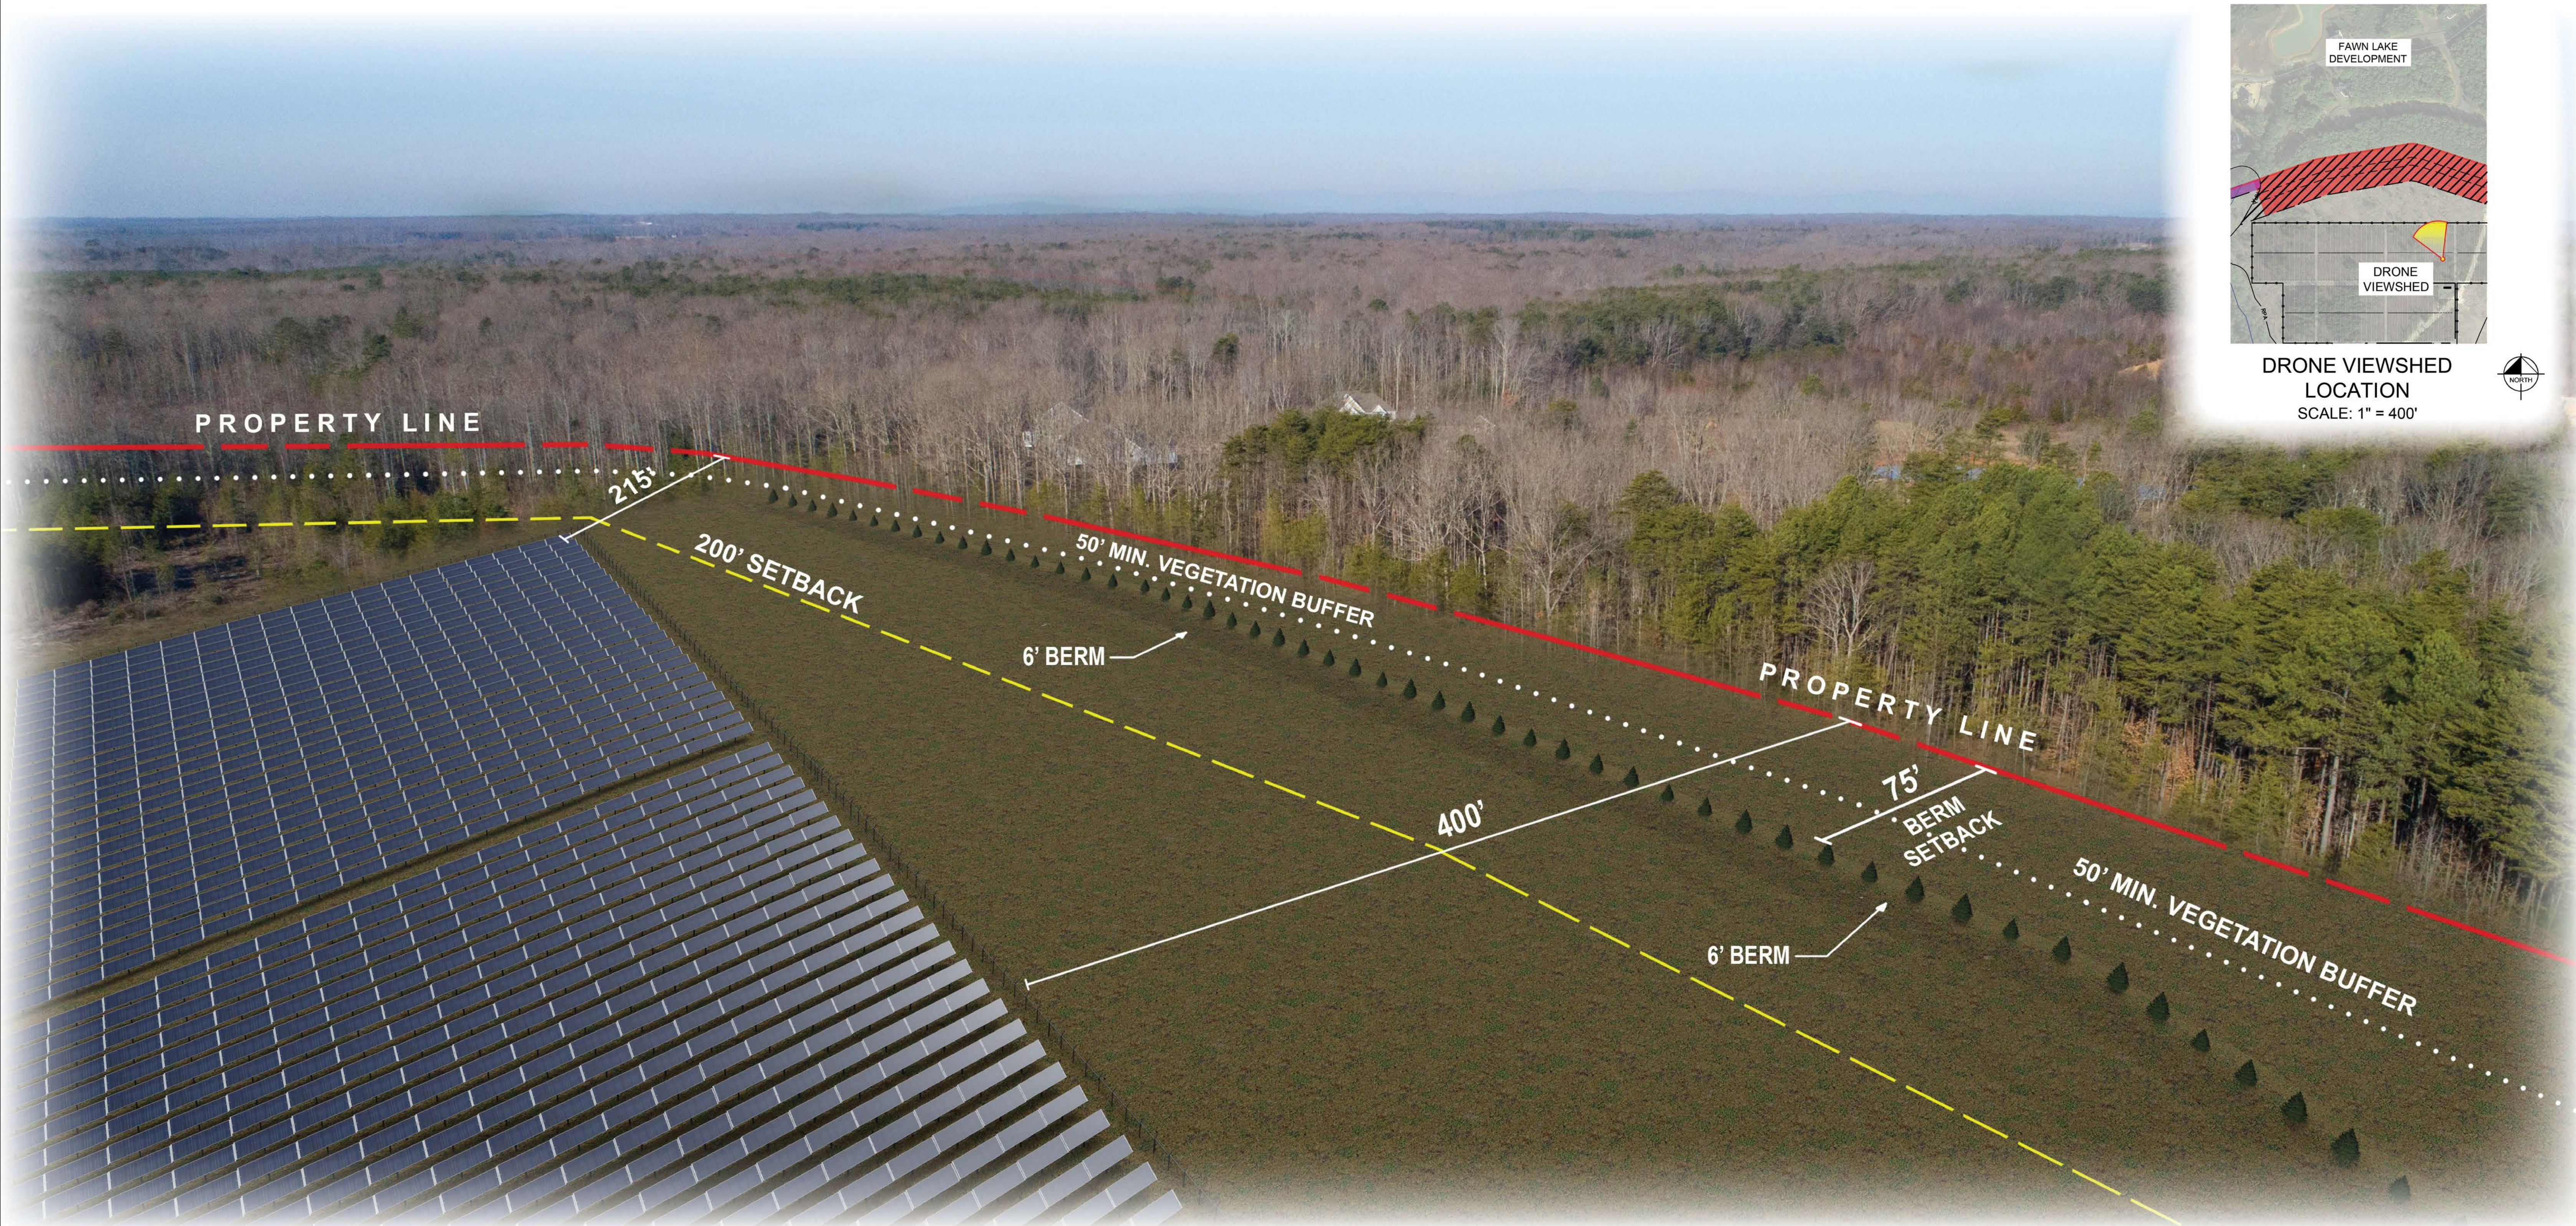

SEPTEMBER 19, 2018

DRONE VIEWSHED
LOCATION
SCALE: 1" = 400'

SPOTSYLVANIA SOLAR ENERGY CENTER

Spotsylvania County, Virginia

Drone View 1 - Original

SEPTEMBER 19, 2018

DRONE VIEWSHED
LOCATION
SCALE: 1" = 400'

SEPTEMBER 19, 2018

DRONE VIEWSHED
LOCATION
SCALE: 1" = 400'

SPOTSYLVANIA SOLAR ENERGY CENTER
Spotsylvania County, Virginia

Drone View 2 - Original
SEPTEMBER 19, 2018

DRONE VIEWSHED
LOCATION
SCALE: 1" = 400'

NOTE:

1. BERM TO BE SOIL/ MULCH COVERAGE WITH DCR APPROVED SEED MIX
2. EVERGREEN TREES SHOWN AT INSTALL HEIGHT OF 6'

SPOTSYLVANIA SOLAR ENERGY CENTER

Spotsylvania County, Virginia

Drone View 2 - Winter
Perspective

SEPTEMBER 19, 2018

DRONE VIEWSHED
LOCATION
SCALE: 1" = 400'

- NOTE:
1. BERM TO BE SOIL/ MULCH COVERAGE WITH DCR APPROVED SEED MIX
 2. EVERGREEN TREES SHOWN AT INSTALL HEIGHT OF 6'

SPOTSYLVANIA SOLAR ENERGY CENTER