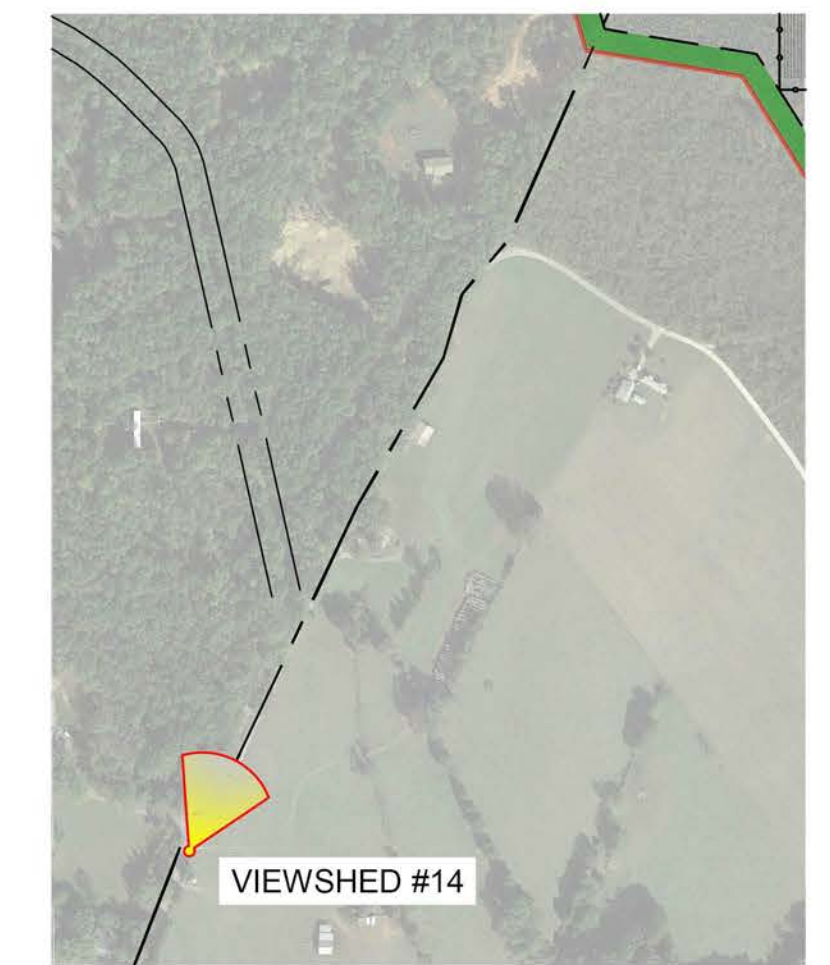

VIEWSHED #11 LOCATION
SCALE: 1" = 400'

SPOTSYLVANIA SOLAR ENERGY CENTER

Spotsylvania County, Virginia

VIEW 11
Original & Perspective -
No Visual Impact
SEPTEMBER 19, 2018

VIEWSHED #12 LOCATION
SCALE: 1" = 400'

SEPTEMBER 19, 2018

VIEWSHED #13 LOCATION
SCALE: 1" = 400'

SPOTSYLVANIA SOLAR ENERGY CENTER

Spotsylvania County, Virginia

VIEW 13 - Original
SEPTEMBER 19, 2018

VIEWSHED #13 LOCATION
SCALE: 1" = 400'

SPOTSYLVANIA SOLAR ENERGY CENTER

Spotsylvania County, Virginia

VIEW 13 - Perspective
SEPTEMBER 19, 2018

VIEWSHED #14 LOCATION
SCALE: 1" = 400'

SPOTSYLVANIA SOLAR ENERGY CENTER

Spotsylvania County, Virginia

VIEW 14 -
Original & Perspective -
No Visual Impact
SEPTEMBER 19, 2018

VIEWSHED #15 LOCATION
SCALE: 1" = 400'

SPOTSYLVANIA SOLAR ENERGY CENTER

Spotsylvania County, Virginia

VIEW 15 -
Original & Perspective -
No Visual Impact
SEPTEMBER 19, 2018

VIEWSHED #16 LOCATION
SCALE: 1" = 400'