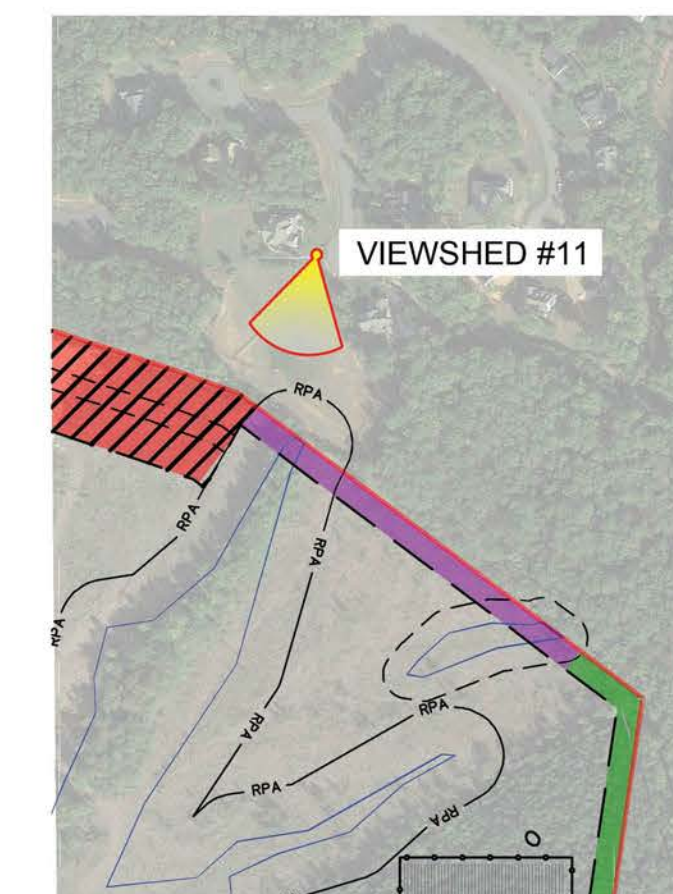

Spotsylvania County, Virginia

VIEW 9
Original & Perspective -
No Visual Impact
SEPTEMBER 19, 2018

VIEWSHED #10 LOCATION
SCALE: 1" = 400'

SPOTSYLVANIA SOLAR ENERGY CENTER

Spotsylvania County, Virginia

VIEW 10
Original & Perspective -
No Visual Impact
SEPTEMBER 19, 2018

VIEWSHED #11 LOCATION
SCALE: 1" = 400'

SPOTSYLVANIA SOLAR ENERGY CENTER

Spotsylvania County, Virginia

VIEW 11
Original & Perspective -
No Visual Impact
SEPTEMBER 19, 2018

VIEWSHED #12 LOCATION
SCALE: 1" = 400'

SEPTEMBER 19, 2018

DRONE VIEWSHED
LOCATION
SCALE: 1" = 400'

SPOTSYLVANIA SOLAR ENERGY CENTER

Spotsylvania County, Virginia

Drone View 1 - Original

SEPTEMBER 19, 2018

DRONE VIEWSHED
LOCATION
SCALE: 1" = 400'

SEPTEMBER 19, 2018

DRONE VIEWSHED
LOCATION
SCALE: 1" = 400'

SPOTSYLVANIA SOLAR ENERGY CENTER
Spotsylvania County, Virginia

Drone View 2 - Original
SEPTEMBER 19, 2018

DRONE VIEWSHED
LOCATION
SCALE: 1" = 400'