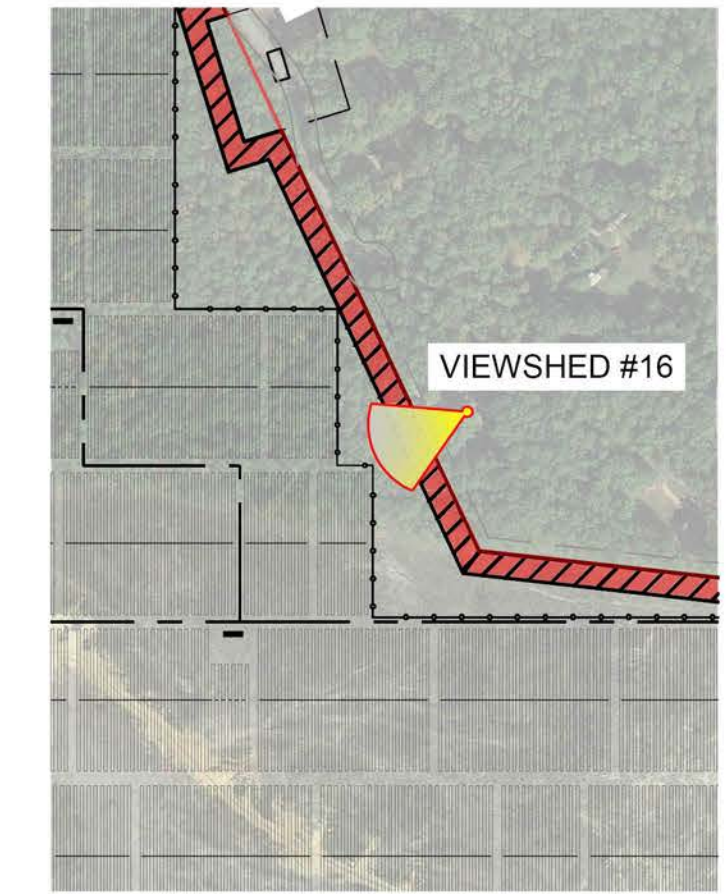

Spotsylvania County, Virginia

VIEW 13 - Perspective
SEPTEMBER 19, 2018

VIEWSHED #14 LOCATION
SCALE: 1" = 400'

SPOTSYLVANIA SOLAR ENERGY CENTER

Spotsylvania County, Virginia

VIEW 14 -
Original & Perspective -
No Visual Impact
SEPTEMBER 19, 2018

VIEWSHED #15 LOCATION
SCALE: 1" = 400'

SPOTSYLVANIA SOLAR ENERGY CENTER

Spotsylvania County, Virginia

VIEW 15 -
Original & Perspective -
No Visual Impact
SEPTEMBER 19, 2018

VIEWSHED #16 LOCATION
SCALE: 1" = 400'

SPOTSYLVANIA SOLAR ENERGY CENTER

Spotsylvania County, Virginia

VIEW 16 - Original
SEPTEMBER 19, 2018

VIEWSHED #16 LOCATION
SCALE: 1" = 400'

SPOTSYLVANIA SOLAR ENERGY CENTER

Spotsylvania County, Virginia

VIEW 16 - Perspective

SEPTEMBER 19, 2018

DRONE VIEWSHED
LOCATION
SCALE: 1" = 400'

SPOTSYLVANIA SOLAR ENERGY CENTER

Spotsylvania County, Virginia

Drone View 1 - Original

SEPTEMBER 19, 2018

DRONE VIEWSHED
LOCATION
SCALE: 1" = 400'