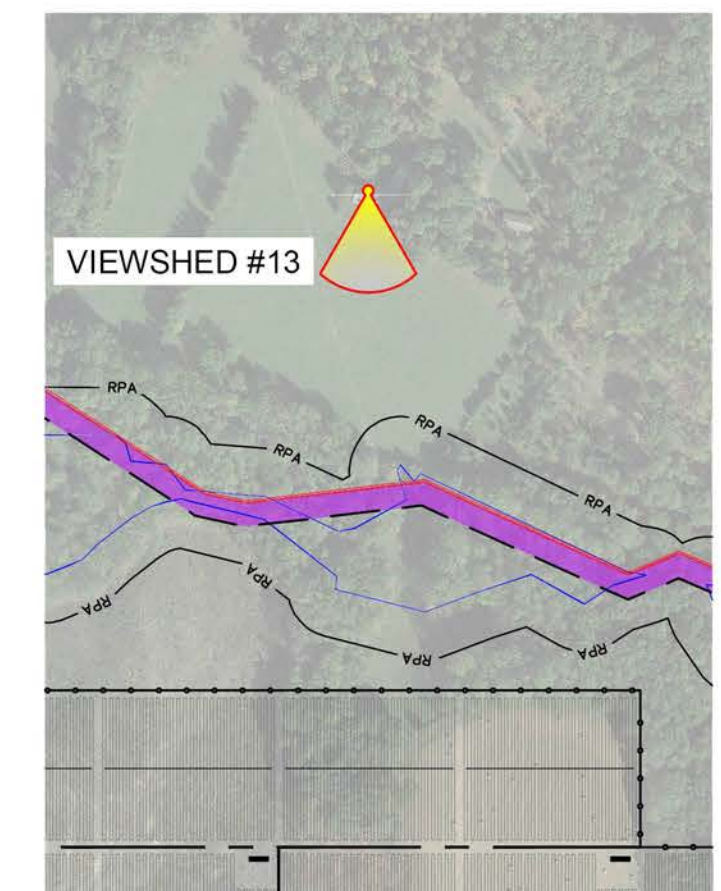

VIEWSHED #11 LOCATION
SCALE: 1" = 400'

SPOTSYLVANIA SOLAR ENERGY CENTER

Spotsylvania County, Virginia

VIEW 11
Original & Perspective -
No Visual Impact
SEPTEMBER 19, 2018

VIEWSHED #12 LOCATION
SCALE: 1" = 400'

SPOTSYLVANIA SOLAR ENERGY CENTER

Spotsylvania County, Virginia

VIEW 12 - Original

SEPTEMBER 19, 2018

VIEWSHED #12 LOCATION
SCALE: 1" = 400'

SPOTSYLVANIA SOLAR ENERGY CENTER

Spotsylvania County, Virginia

VIEW 12 - Perspective

SEPTEMBER 19, 2018

VIEWSHED #13 LOCATION
SCALE: 1" = 400'

SPOTSYLVANIA SOLAR ENERGY CENTER

Spotsylvania County, Virginia

VIEW 13 - Original
SEPTEMBER 19, 2018

VIEWSHED #13 LOCATION
SCALE: 1" = 400'

SPOTSYLVANIA SOLAR ENERGY CENTER

SEPTEMBER 19, 2018

DRONE VIEWSHED
LOCATION
SCALE: 1" = 400'

SPOTSYLVANIA SOLAR ENERGY CENTER
Spotsylvania County, Virginia

Drone View 2 - Original
SEPTEMBER 19, 2018

DRONE VIEWSHED
LOCATION
SCALE: 1" = 400'