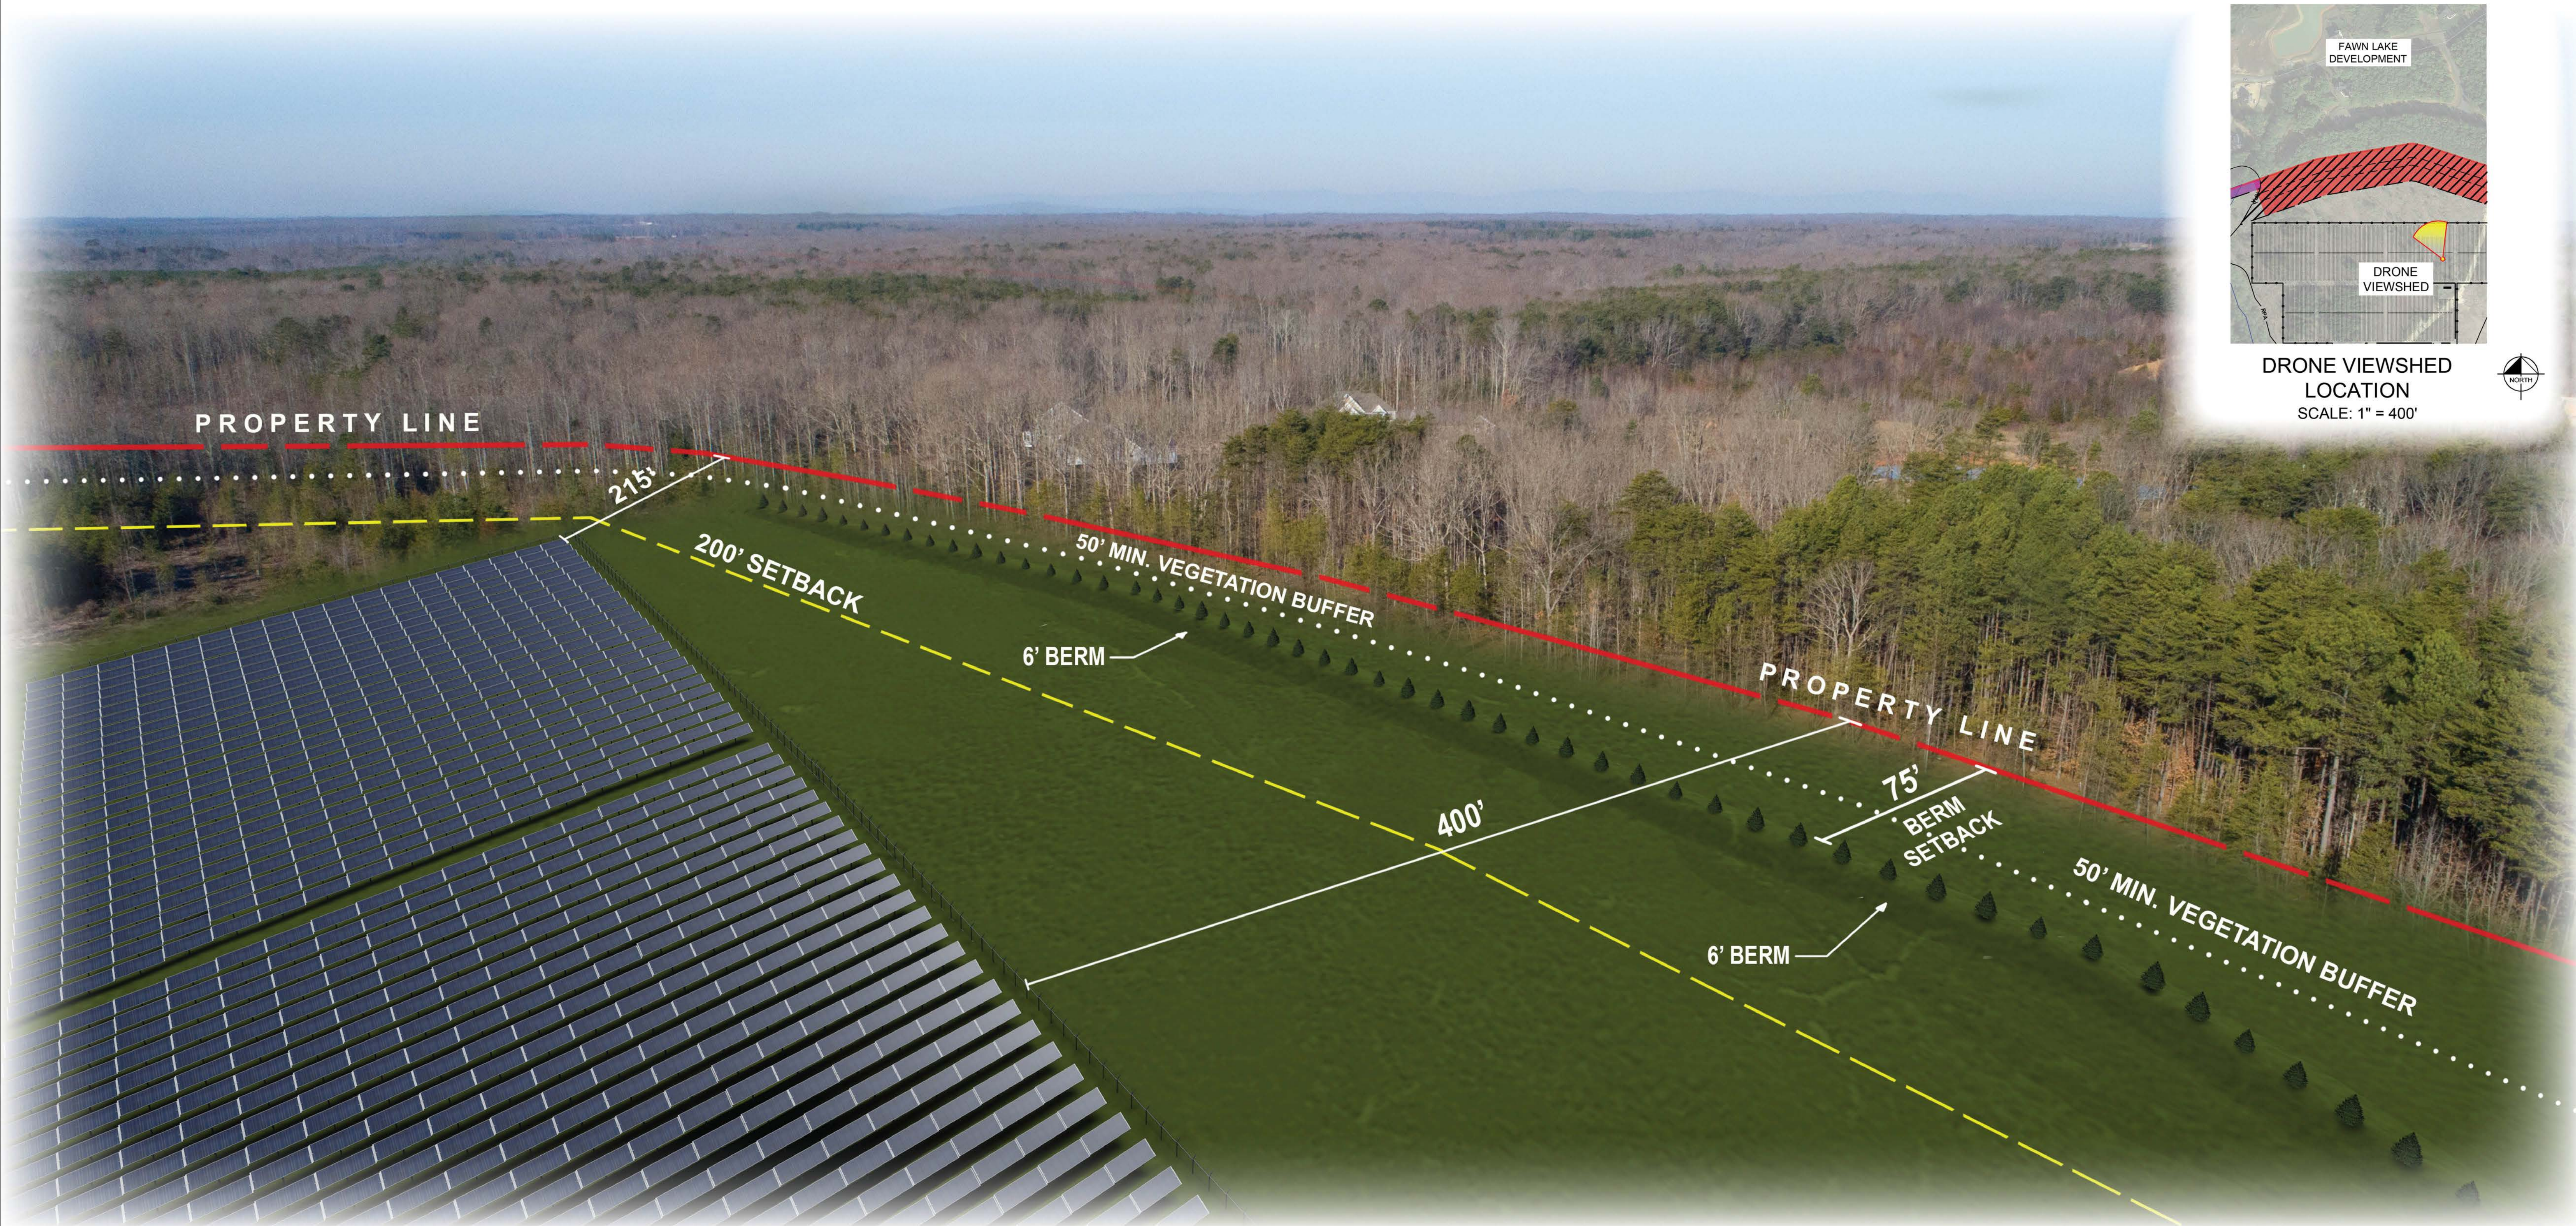

SEPTEMBER 19, 2018

DRONE VIEWSHED
LOCATION
SCALE: 1" = 400'

SPOTSYLVANIA SOLAR ENERGY CENTER

Spotsylvania County, Virginia

Drone View 1 - Original

SEPTEMBER 19, 2018

DRONE VIEWSHED
LOCATION
SCALE: 1" = 400'

SEPTEMBER 19, 2018

DRONE VIEWSHED
LOCATION
SCALE: 1" = 400'

SPOTSYLVANIA SOLAR ENERGY CENTER
Spotsylvania County, Virginia

Drone View 2 - Original
SEPTEMBER 19, 2018

DRONE VIEWSHED
LOCATION
SCALE: 1" = 400'

NOTE:

1. BERM TO BE SOIL/ MULCH COVERAGE WITH DCR APPROVED SEED MIX
2. EVERGREEN TREES SHOWN AT INSTALL HEIGHT OF 6'

SPOTSYLVANIA SOLAR ENERGY CENTER

Spotsylvania County, Virginia

Drone View 2 - Winter
Perspective

SEPTEMBER 19, 2018

DRONE VIEWSHED
LOCATION
SCALE: 1" = 400'

- NOTE:
1. BERM TO BE SOIL/ MULCH COVERAGE WITH DCR APPROVED SEED MIX
 2. EVERGREEN TREES SHOWN AT INSTALL HEIGHT OF 6'

SPOTSYLVANIA SOLAR ENERGY CENTER