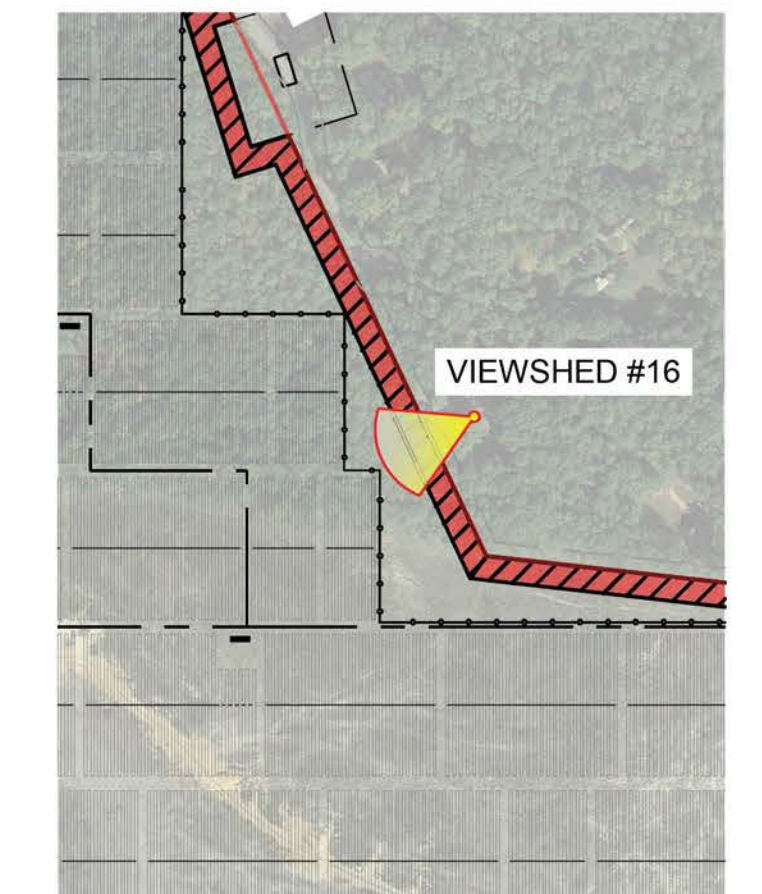

Spotsylvania County, Virginia

VIEW 13 - Perspective
SEPTEMBER 19, 2018

VIEWSHED #14 LOCATION
SCALE: 1" = 400'

SPOTSYLVANIA SOLAR ENERGY CENTER

Spotsylvania County, Virginia

VIEW 14 -
Original & Perspective -
No Visual Impact
SEPTEMBER 19, 2018

VIEWSHED #15 LOCATION
SCALE: 1" = 400'

SPOTSYLVANIA SOLAR ENERGY CENTER

Spotsylvania County, Virginia

VIEW 15 -
Original & Perspective -
No Visual Impact
SEPTEMBER 19, 2018

VIEWSHED #16 LOCATION
SCALE: 1" = 400'

SPOTSYLVANIA SOLAR ENERGY CENTER

Spotsylvania County, Virginia

VIEW 16 - Original
SEPTEMBER 19, 2018

VIEWSHED #16 LOCATION
SCALE: 1" = 400'

SPOTSYLVANIA SOLAR ENERGY CENTER

Spotsylvania County, Virginia

VIEW 16 - Perspective

SEPTEMBER 19, 2018

DRONE VIEWSHED
LOCATION
SCALE: 1" = 400'

SPOTSYLVANIA SOLAR ENERGY CENTER

Spotsylvania County, Virginia

Drone View 1 - Original

SEPTEMBER 19, 2018

DRONE VIEWSHED
LOCATION
SCALE: 1" = 400'