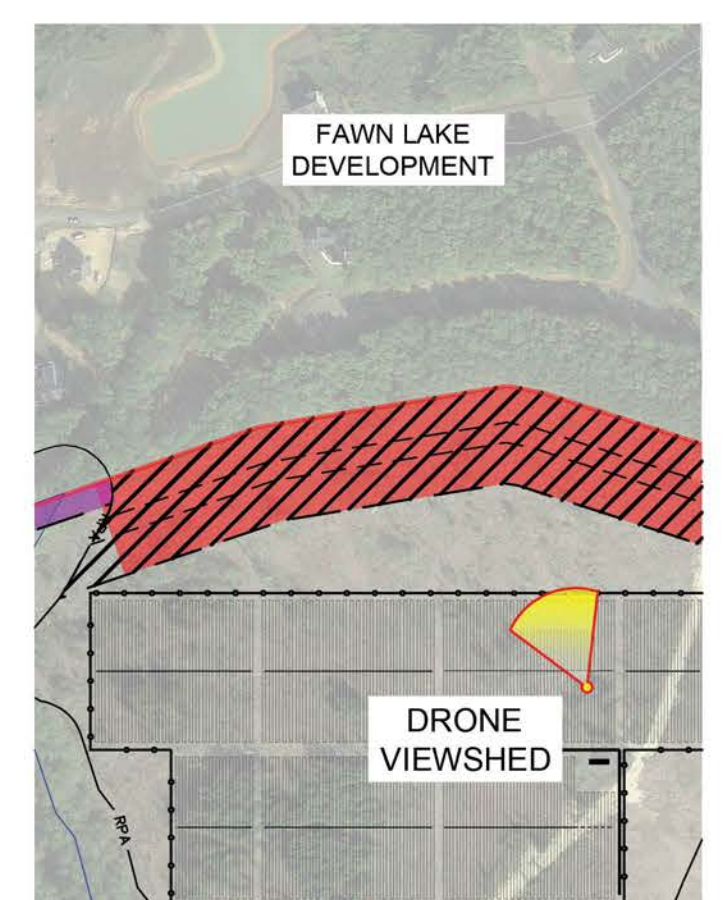

SEPTEMBER 19, 2018

DRONE VIEWSHED
LOCATION
SCALE: 1" = 400'

SPOTSYLVANIA SOLAR ENERGY CENTER

Spotsylvania County, Virginia

Drone View 1 - Original

SEPTEMBER 19, 2018

DRONE VIEWSHED
LOCATION
SCALE: 1" = 400'

NOTE:

1. BERM TO BE SOIL/ MULCH COVERAGE WITH DCR APPROVED SEED MIX
2. EVERGREEN TREES SHOWN AT INSTALL HEIGHT OF 6'

SPOTSYLVANIA SOLAR ENERGY CENTER

Spotsylvania County, Virginia

Drone View 1 -
Perspective

SEPTEMBER 19, 2018

DRONE VIEWSHED
LOCATION
SCALE: 1" = 400'

SPOTSYLVANIA SOLAR ENERGY CENTER
Spotsylvania County, Virginia

Drone View 2 - Original
SEPTEMBER 19, 2018

DRONE VIEWSHED
LOCATION
SCALE: 1" = 400'

SEPTEMBER 19, 2018

DRONE VIEWSHED
LOCATION
SCALE: 1" = 400'

- NOTE:
1. BERM TO BE SOIL/ MULCH COVERAGE WITH DCR APPROVED SEED MIX
 2. EVERGREEN TREES SHOWN AT INSTALL HEIGHT OF 6'

SPOTSYLVANIA SOLAR ENERGY CENTER